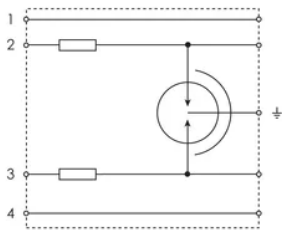

Enclosure Rating: IP 20; NEMA®-1

Depth (D): 68-mm

Height (H): 90-mm

Width (W): 18-mm

Unit Weight: 0,1-kg

Certification Details: UL® 497A

Complies With: ANSI®/IEEE® C62.41.2-2002 Cat A, Cat B, Cat C

Replacement Module: UTBTM

## DIAGRAMS

---