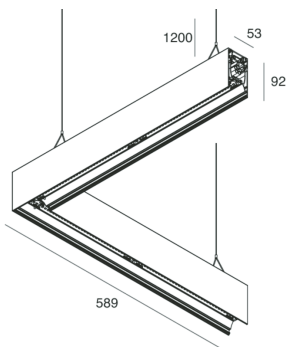

HERO B

108762.02H

novalux
ITALIAN LIGHTING DESIGN SINCE 1948

Features

Use: Indoor
Type of installation: SUSPENDED
Emission: DIRECT/INDIRECT
Colour: BLACK
Dimming: DALI
Emergency: NO
L: 589x589mm
A: 53mm
H: 92mm
Made in: ITALY
Warranty: 5 years
Weight: 3.3kg