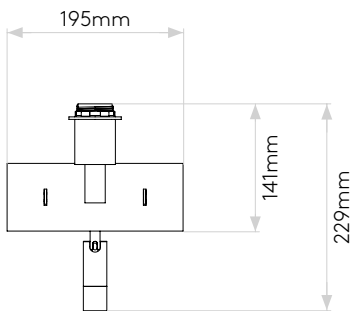

Park Lane Reader LED

astro

General

Location:	Interior
Class:	CE (Class I)
Ip Rating:	IP20
Bathroom Zone:	Zone 3
Driver Required:	No
Installation Orientation:	Wall Mount - Horizontal
Main Material:	Metal - Mild Steel
Dimensions (mm):	H: 229 W: 195 D: 135
Cut Out Hole :	-
Recess Depth (mm):	-
Fire Rating:	-
Cable Length (mm):	-
Gross Weight (kg):	1.63

Without Shade

With Rectangle 285 Shade

Please note that some dimensions may vary slightly due to manufacturing tolerances, this includes cable entry and fixing holes

Veillez noter que certaines dimensions peuvent varier légèrement en raison des tolérances de fabrication, y compris l'entrée de câble et les trous de fixation.