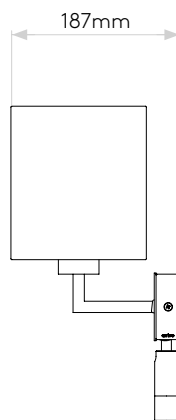

Park Lane Reader LED

astro

General

Location:	Interior
Class:	CE (Class I)
Ip Rating:	IP20
Bathroom Zone:	Zone 3
Driver Required:	No
Installation Orientation:	Wall Mount - Horizontal
Main Material:	Metal - Mild Steel
Dimensions (mm):	H: 229 W: 195 D: 135
Cut Out Hole :	-
Recess Depth (mm):	-
Fire Rating:	-
Cable Length (mm):	-
Gross Weight (kg):	1.63

Main Lamp

Light Source:	E27/ES
Wattage:	60W Max
Recommended Lamp:	12W Max LED E27/ES
Lamp Included:	No
Maximum Lamp Length (mm):	145
Luminous Flux (lm):	Lamp Dependent
Colour Temp (K):	Lamp Dependent
Cri (Ra)	Lamp Dependent
Macadam Ellipse:	Lamp Dependent
Tilt Adjustable Angle (°):	-
Rotation Adjustable Angle (°):	-
Lifetime (hrs):	Lamp Dependent
Beam Angle (°):	Lamp Dependent

Without Shade

With Rectangle 285 Shade

Please note that some dimensions may vary slightly due to manufacturing tolerances, this includes cable entry and fixing holes

Veillez noter que certaines dimensions peuvent varier légèrement en raison des tolérances de fabrication, y compris l'entrée de câble et les trous de fixation.