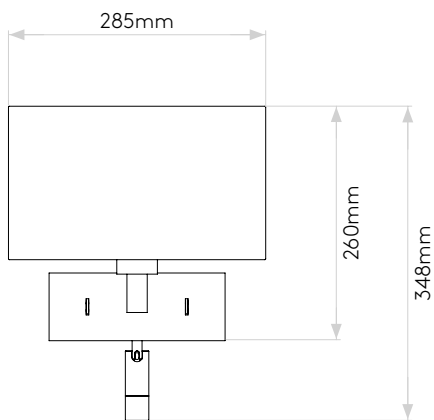

Park Lane Reader LED

astro

General

Location:	Interior
Class:	CE (Class I)
Ip Rating:	IP20
Bathroom Zone:	Zone 3
Driver Required:	No
Installation Orientation:	Wall Mount - Horizontal
Main Material:	Metal - Mild Steel
Dimensions (mm):	H: 229 W: 195 D: 135
Cut Out Hole :	-
Recess Depth (mm):	-
Fire Rating:	-
Cable Length (mm):	-
Gross Weight (kg):	1.63

Without Shade

With Rectangle 285 Shade

Please note that some dimensions may vary slightly due to manufacturing tolerances, this includes cable entry and fixing holes

Veillez noter que certaines dimensions peuvent varier légèrement en raison des tolérances de fabrication, y compris l'entrée de câble et les trous de fixation.