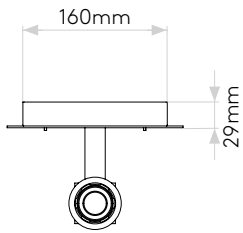

Product Elevations

astro

Without Shade