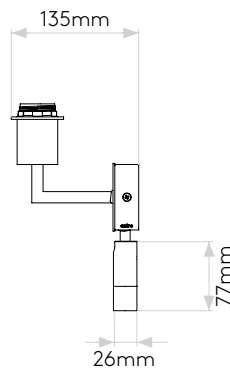

Product Elevations

astro

Without Shade