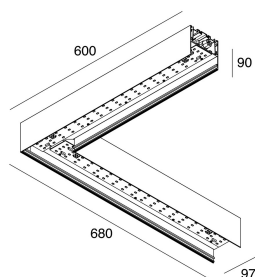

LUCKY MAXI

106218.02 + 106228.99

novalux

ITALIAN LIGHTING DESIGN SINCE 1948

Features

Use: Indoor
Type of installation: SUSPENDED, CEILING MOUNTED
Emission: DIRECT
Optics: MICROPRISMATIZED
Colour: BLACK
Dimming: PUSH, DALI
Emergency: NO
L: 600x680mm
A: 97mm
H: 90mm
Made in: ITALY
Warranty: 5 years
Weight: 4.8kg