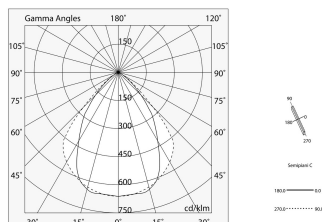

LUCKY MAXI

106218.02 + 106228.99

novalux

ITALIAN LIGHTING DESIGN SINCE 1948

Features

Use: Indoor
Type of installation: SUSPENDED, CEILING MOUNTED
Emission: DIRECT
Optics: MICROPRISMATIZED
Colour: BLACK
Dimming: PUSH, DALI
Emergency: NO
L: 600x680mm
A: 97mm
H: 90mm
Made in: ITALY
Warranty: 5 years
Weight: 4.8kg

Tech data

Luminaire input power: 42W
Luminaire luminous flux: 3107lm
IP: 40
Insulation class: I
Supply voltage: 220-240V 50/60Hz
UGR: <19
SELV: Si

Source

Light source: LED
Source power: 36W
Source luminous flux: 5040lm
Colour temperature: 4000K
CRI: >90
Colour tolerance: 3 Step MacAdam
LED lifespan: 50000h L80 B20

Compliance

CEI EN 60598-1:2015 + A11:2009. IEC 60598-2:2015 2-1

Standards

Photobiological risk: RISK GROUP 0 Certified fixture in EXEMPT GROUP, in accordance with CEI EN 62471:2010-01, IEC TR 62778:2014.

CAM edilizia: The product complies with the requirements for public buildings, ministerial decree of 23rd June 2022 n.256.

[View more product info](#)

Novalux S.r.l. via Marzabotto, 2 40050 Funo di Argelato (BO) Italy
Tel: +39 051 860558 · Fax +39 051 6647859 · Mail: info@novalux.it · VAT number 00536541204 · novalux.com
Company subject to the management and coordination by SLV GmbH

This technical data sheet is owned by Novalux S.r.l., all rights reserved. Novalux S.r.l. reserves the right to make changes without prior notice.