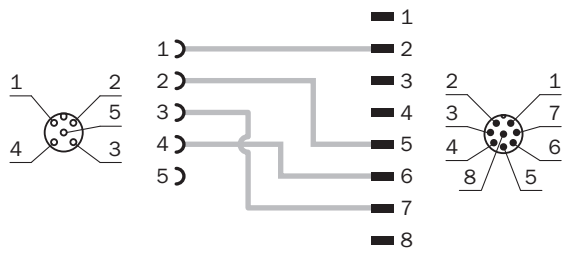

PIN assignment