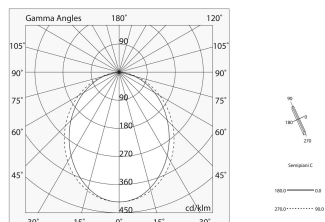

[View more product info](#)

Novalux S.r.l. via Marzabotto, 2 40050 Funo di Argelato (BO) Italy
Tel: +39 051 860558 · Fax +39 051 6647859 · Mail: info@novalux.it · VAT number 00536541204 · novalux.com
Company subject to the management and coordination by SLV GmbH

This technical data sheet is owned by Novalux S.r.l., all rights reserved. Novalux S.r.l. reserves the right to make changes without prior notice.