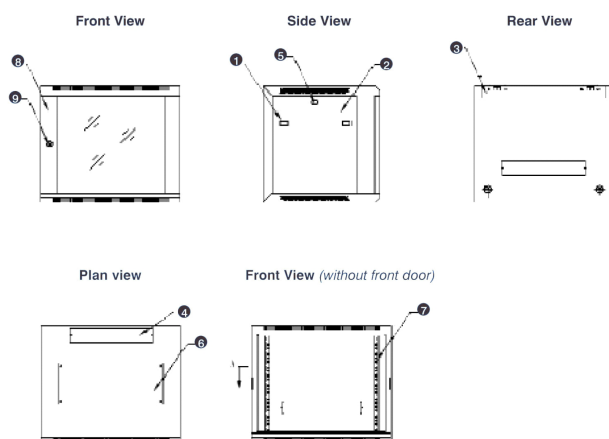

- Lockable, quick release side panels, for maximum access into cabinet

- Cable entry cut out in top and base

- Angled vented roof

- Adjustable 19" mounting profiles

Vue éclatée

- ① Frame
- ② Side panel
- ③ Mounting panel
- ④ Cable entry cover, removeable
- ⑤ Side key lock
- ⑥ Fan cover, removeable
- ⑦ Mounting profile
- ⑧ Front door
- ⑨ Front door key lock
- ⑩ Slam latch lock

- ① Slam latch lock
- ② Side panel
- ③ Mounting panel
- ④ Cable entry cover, removeable
- ⑤ Side key lock
- ⑥ Fan cover, removeable
- ⑦ Mounting profile
- ⑧ Front door
- ⑨ Front door key lock

Dessins de produits