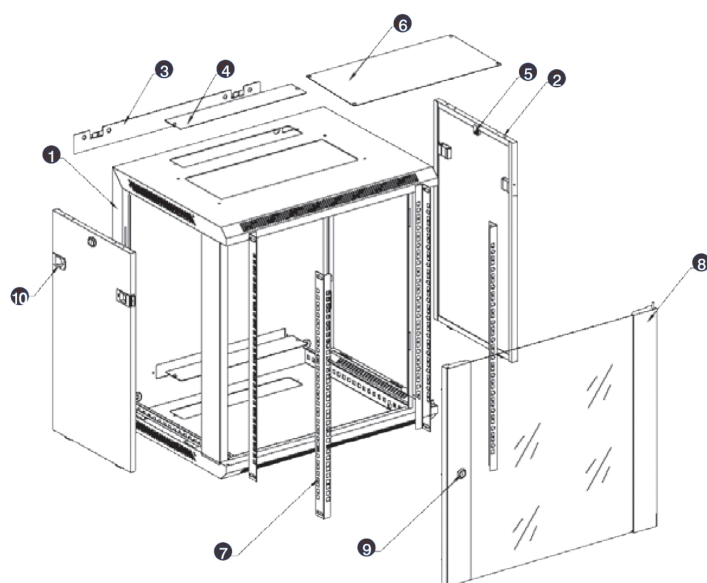

- Lockable, quick release side panels, for maximum access into cabinet

- Cable entry cut out in top and base

- Angled vented roof

- Adjustable 19" mounting profiles

Vue éclatée

- ① Frame
- ② Side panel
- ③ Mounting panel
- ④ Cable entry cover, removeable
- ⑤ Side key lock
- ⑥ Fan cover, removeable
- ⑦ Mounting profile
- ⑧ Front door
- ⑨ Front door key lock
- ⑩ Slam latch lock

- ① Slam latch lock
- ② Side panel
- ③ Mounting panel
- ④ Cable entry cover, removeable
- ⑤ Side key lock
- ⑥ Fan cover, removeable
- ⑦ Mounting profile
- ⑧ Front door
- ⑨ Front door key lock

Dessins de produits