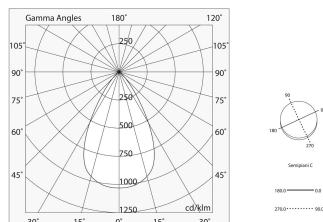

FORTY8 TRACK

108532.02

novalux
ITALIAN LIGHTING DESIGN SINCE 1948

Features

Use: Indoor
Type of installation: TRACK
Emission: DIRECT
Optics: SPOT
Beam: 50°
Colour: BLACK
Dimming: DALI
Emergency: NO
H: 78mm
ø: Ø90
Warranty: 5 years
Weight: 0.36kg

Tech data

Luminaire input power: 9W
Luminaire luminous flux: 436lm
IP: 20
Insulation class: III
Supply voltage: 48 Vdc
SELV: Si

Source

Light source: LED
Source power: 7W
Colour temperature: 2700K
CRI: >90
Colour tolerance: 3 Step MacAdam
LED lifespan: 30000h L70 B20

Compliance

CEI EN 60598-1:2015 + A11:2009. IEC 60598-2:2015 2-1

Standards

Photobiological risk: RISK GROUP 1 Certified fixture in RISK GROUP 1 (Low Risk)-The fixture does not pose a hazard due to normal behavioral limitations on exposure - in accordance with CEI EN 62471:2010-01, IEC TR 62778:2014.

[View more product info](#)

Novalux S.r.l. via Marzabotto, 2 40050 Funo di Argelato (BO) Italy
Tel: +39 051 860558 · Fax +39 051 6647859 · Mail: info@novalux.it · VAT number 00536541204 · novalux.com
Company subject to the management and coordination by SLV GmbH

This technical data sheet is owned by Novalux S.r.l., all rights reserved. Novalux S.r.l. reserves the right to make changes without prior notice.