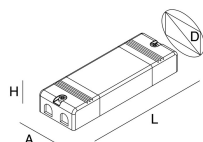

Features

Use: Indoor
Dimming: ON/OFF
Emergency: NO
L: 146.5mm
A: 43.5mm
H: 30mm
Made in: ITALY
Warranty: 5 years
Weight: 0.3kg

Tech data

Luminaire input power: 45W
IP: 20
Insulation class: I
Supply voltage: 220-240V 50/60Hz
SELV: Si