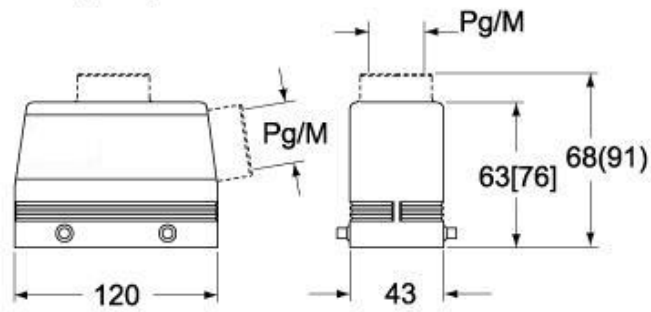

Part number

MAF 24.25

Hood, C-TYPE series, with 4 pegs, M25 frontal cable entry, size "104.27", high construction

Product description	
Product type	Hood
Series	C-TYPE
Closing type	With 4 pegs
Size	Size 104.27
Cable entry	Frontal cable entry with adapter M25
Specification	High construction
Technical data	
IP degree of protection	IP65 / IP66 / IP69
Further technical details	
Weight	288,00 g
Operating temperature range (min, max)	-40°C...+125°C

Material properties	
Colour	RAL 7040 grey
RoHs conformity	Compliant with exemption 6(c): copper alloy containing up to 4% lead by weight
China RoHs - EFUP	50
REACH SVHC substances	Yes Lead
SCIP number	15deaf78-e939-4401-a0b0-e2228ca32a03
Approvals / Standards	
Certifications	DNV, BV
UL	ECBT2
cUL	ECBT8
General ordering information	
EAN13 code	8015747050258
eCl@ss 8.1	27440202
ETIM 7.0	EC000437
Packaging Information	
Sub-packaging weight	1,44 kg
Sub-packaging description	Plastic packaging
Sub-packaging quantity	5 Pcs
Sub-packaging EAN barcode	8015747050265

Part number

MAF 24.25

Catalogue drawings

**CHO [CAO] CHV (CAV) - MHO [MAO]
MHV (MAV)**

CHV G (CAV G) - MHV G (MAV G) - [MFV G]

Notes

Dimensions shown in mm are not binding and may be changed without notice.