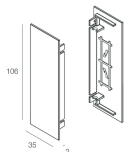

RECTA

111418.20

novalux
ITALIAN LIGHTING DESIGN SINCE 1948

COMPLETION ACCESSORIES

RECTA: COPPIA TESTATE CF

111428.20