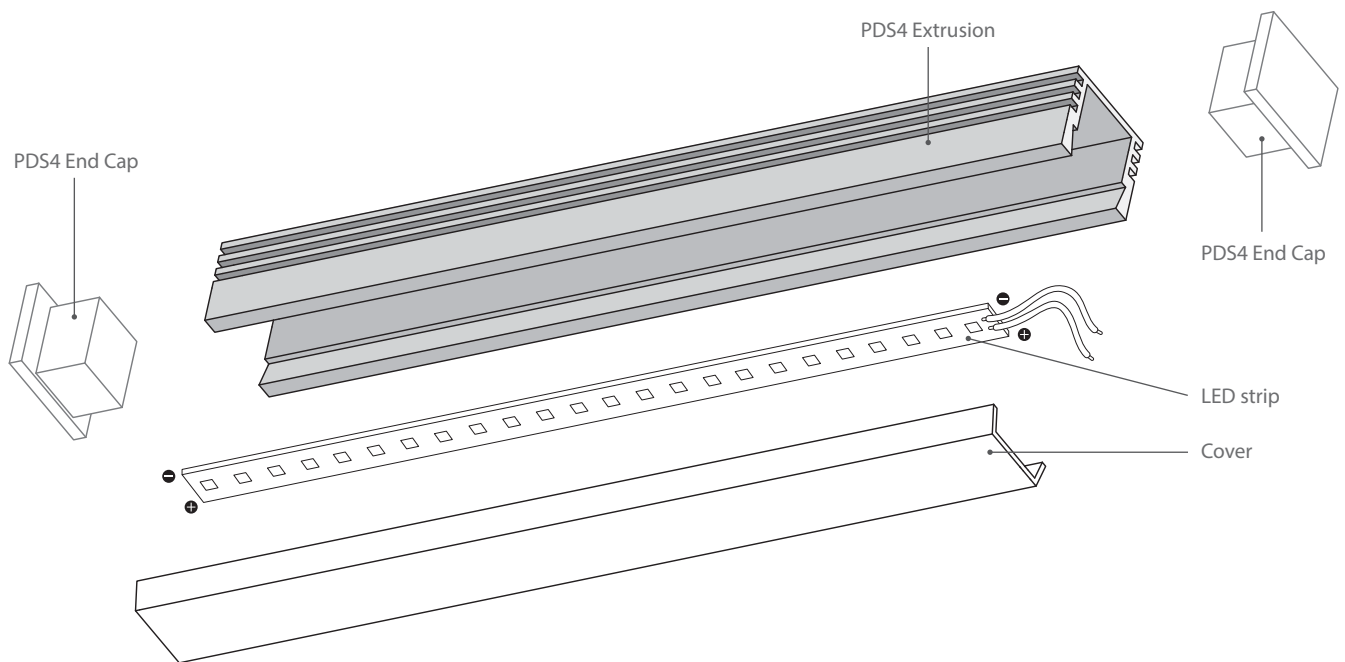

Basic fixture components

Wiring diagram

Mounting Instruction

Mounting bracket (steel)

Mounting bracket (plastic)

Mounting tape

Fixture cable options

Female end

Male end

Wire end

*Examples of attaching a KLUS fixture to the power supply