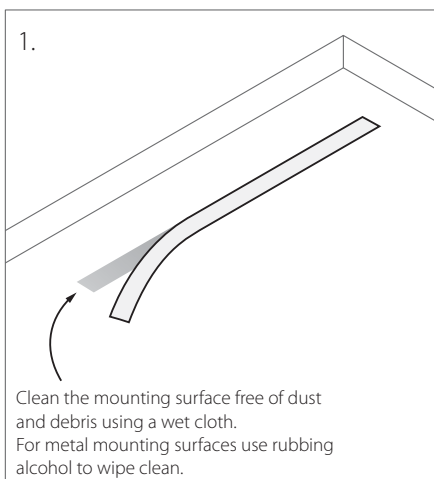

Basic fixture components

Wiring diagram

Mounting Instruction

Mounting bracket (steel)

Mounting bracket (plastic)

Mounting tape

Fixture cable options

Female end

Male end

Wire end

*Examples of attaching a KLUS fixture to the power supply