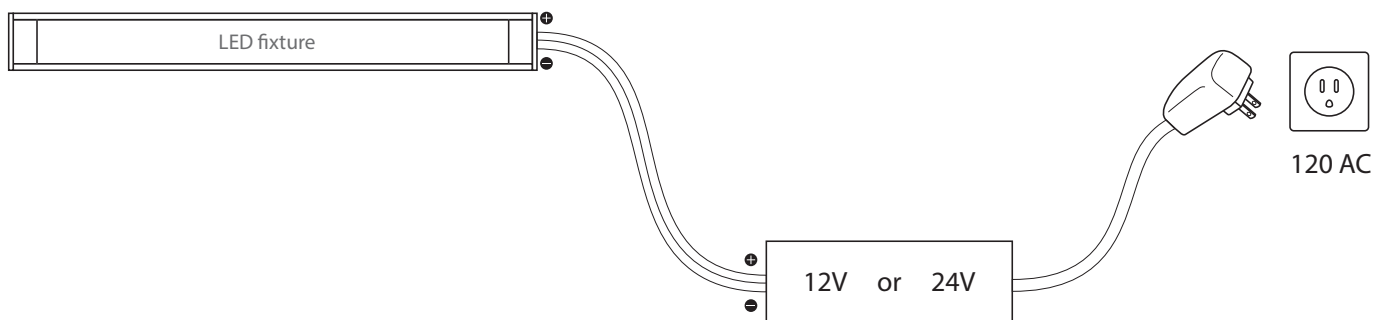

Basic fixture components

Wiring diagram

Mounting Instruction

Mounting bracket (steel)

Mounting bracket (plastic)

Mounting tape

Fixture cable options

Female end

Male end

Wire end

*Examples of attaching a KLUS fixture to the power supply