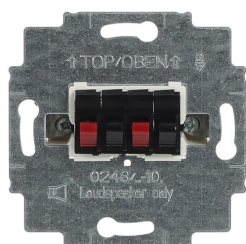

PRODUCT-DETAILS

0248/05-101

Connection box Loudspeaker 2gang anthracite

Informations générales

Extension du type de produit	0248/05-101
Code de produit	2CKA000230A0404
EAN	4011395136805
Description courte	Connection box Loudspeaker 2gang anthracite
Description longue	With screwless terminals (with screw-type terminals on the back). With 4 terminals. Cable cross-section max. 10 mm <sup>2</sup> . Polarity is indicated by color. With claw.

	future Busch-Dynasty Pure Stainless Steel Reflex SI Reflex SI Linear Reflex SI/SI Linear Busch-Duro 2000 Busch-Duro 2000 SI Linear alpha alpha exclusive alpha nea impuls
Type de montage	Flush Mounted
Type of Fastening	Mounting with Claw Mounting with Screw
Type d'affichage	Without indication field
Outlet Orientation	Straight
Finition de surface	Surface protection: Untreated Surface finishing: Matt
Matériau	Thermoplastic
RAL Number	RAL 9005 - Noir foncé
Couleur	anthracite
Application Function	Audio / Video