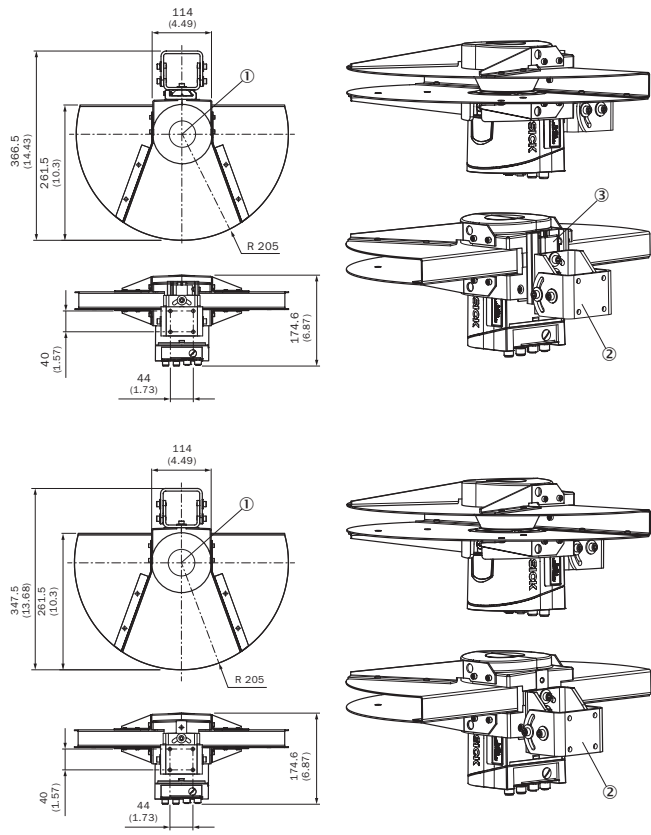

## Ordering information

Type	Part no.
Weather protection cover 190°	2046459

If the sensor is mounted upside down, the label on top of the weather hood must be removed.

Other models and accessories → [www.sick.com/](http://www.sick.com/)

## Detailed technical data

### Technical specifications

<b>Accessory group</b>	Device protection (mechanical)
<b>Accessory family</b>	Protective housings and protective pipes
<b>Suitable for</b>	LMS10x, LMS11x, LMS12x, LMS13x, LMS14x, LMS15x, S100
<b>Description</b>	Weather hood, 190°

Dimensional drawing (Dimensions in mm (inch))