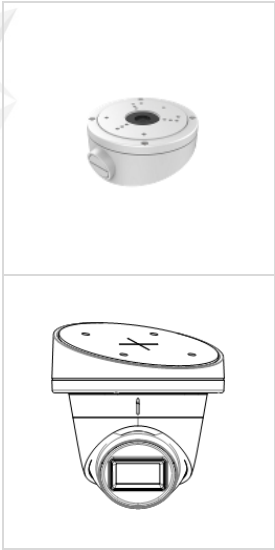

DS-2CE78H0T-IT3E(C) 5 MP PoC Fixed Turret Camera

- High quality imaging with 5 MP, 2560 × 1944 resolution
- 2.8 mm and 3.6 mm fixed focal lens
- Up to 40 m IR distance for bright night imaging
- Water and dust resistant (IP67)

▪ Specification

Camera	
Image Sensor	5 MP CMOS
Max. Resolution	2560 (H) × 1944 (V)
Min. Illumination	0.01 Lux @ (F2.0, AGC ON), 0 Lux with IR
Shutter Time	PAL: 1/25 s to 1/50, 000 s NTSC: 1/30 s to 1/50, 000 s
Day & Night	ICR
Angle Adjustment	Pan: 0 to 360°, Tilt: 0 to 75°, Rotation 0 to 360°
Signal System	PAL/NTSC
Lens	
Lens Type	2.8 mm and 3.6 mm fixed focal lens
Focal Length & FOV	2.8 mm, horizontal FOV: 85°, vertical FOV: 63°, diagonal FOV: 110° 3.6 mm, horizontal FOV: 80°, vertical FOV: 63°, diagonal FOV: 105°
Lens Mount	M12
Image	
Image Parameters Switch	STD/HIGH-SAT
Image Settings	Brightness, Sharpness, Smart IR
Frame Rate	5 M @ 20 fps, 4 M @ 30 fps, 4 M @ 25 fps, 1080P @ 30 fps, 1080P @ 25 fps
Day/Night Mode	Auto/Color/BW (Black and White)
Wide Dynamic Range (WDR)	Digital WDR
Image Enhancement	DWDR, BLC, HLC, Global
Noise Reduction	2D DNR
White Balance	Auto/Manual
AGC	Yes
Interface	
Video Output	1 HD analog output
General	
Material	Front Cover: Plastic Main Body: Metal
Dimension	91.0 mm × Ø109.8 mm (3.58" × Ø4.32")
Weight	Approx. 326 g (0.72 lb.)
Operating Condition	-40 °C to 60 °C (-40 °F to 140 °F), humidity: 90% or less (non-condensation)
Communication	HIKVISION-C
Language	English
Power Supply	12 VDC ±25%/PoC.af <i>*You are recommended to use one power adapter for one camera, and use 2-pin power supply for long-distance power supply.</i>
Consumption	Max. 3 W
IR Range	Up to 40 m
Approval	
Protection	IP67

▪ Available Model

DS-2CE78HOT-IT3E(C)

▪ **Dimension**

▪ **Accessory**

▪ **Optional**

DS-1280ZJ-TR13 Junction Box	DS-1275ZJ-SUS Vertical pole mount	DS-1280ZJ-S Junction Box	DS-1272ZJ-110-TRS Wall mount	DS-1276ZJ-SUS Corner mount
				
				
DS-1281ZJ-S Inclined ceiling mount				