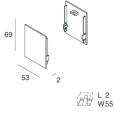

HERO

1086A0.02

novalux
ITALIAN LIGHTING DESIGN SINCE 1948

COMPLETION ACCESSORIES

HERO: COPPIA TESTATE NE

108684.02