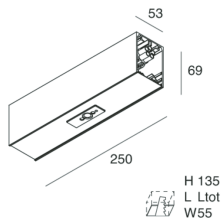

Novalux S.r.l. via Marzabotto, 2 40050 Funo di Argelato (BO) Italy
Tel: +39 051 860558 · Fax +39 051 6647859 · Mail: info@novalux.it · VAT number 00536541204 · novalux.com
Company subject to the management and coordination by SLV GmbH

This technical data sheet is owned by Novalux S.r.l., all rights reserved. Novalux S.r.l. reserves the right to make changes without prior notice.