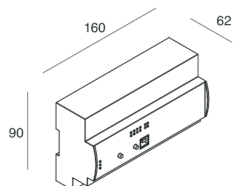

## Features

Use: Indoor  
Dimming: DALI  
Emergency: NO  
L: 160mm  
A: 90mm  
H: 62mm  
Warranty: 3 years  
Weight: 0.4kg