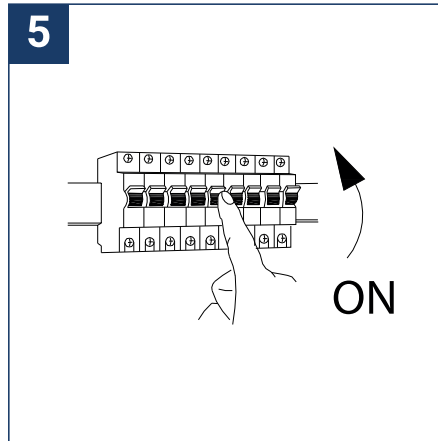

Ref : 100454-100455-100456-100457-100458-100459

<https://www.midex.com/283-connecteurs-etanches-et-boites-de-derivation>