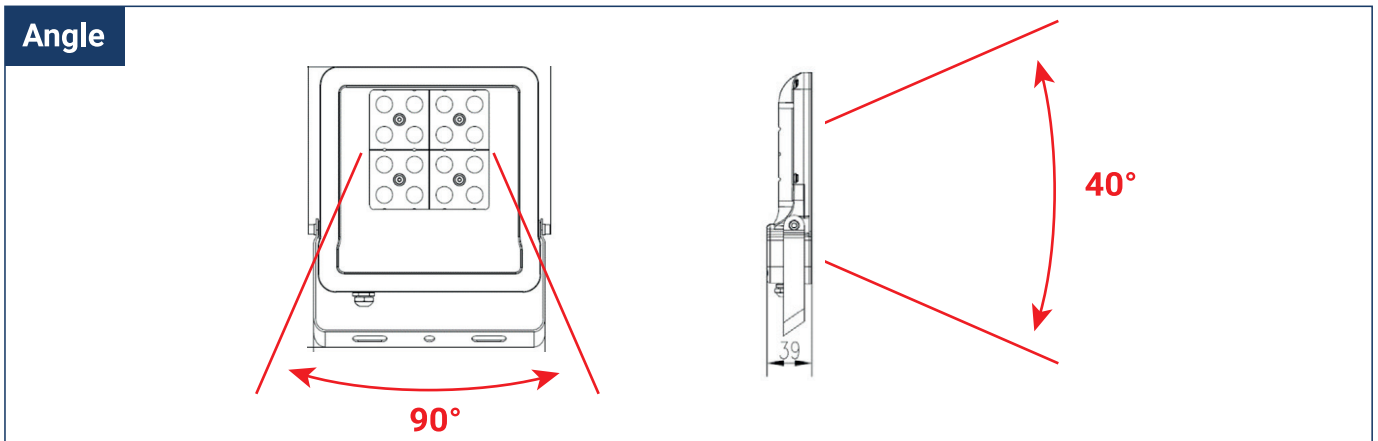

Ref : 100454-100455-100456-100457-100458-100459

<https://www.midex.com/283-connecteurs-etanches-et-boites-de-derivation>