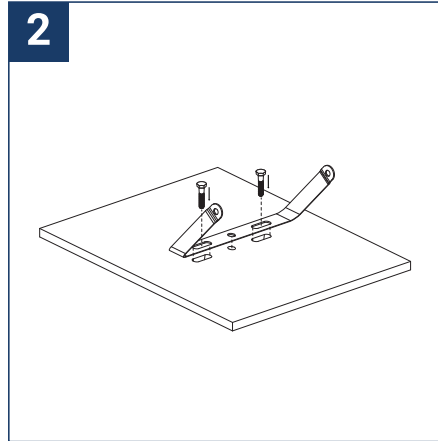

Ref : 100454-100455-100456-100457-100458-100459

<https://www.midex.com/283-connecteurs-etanches-et-boites-de-derivation>