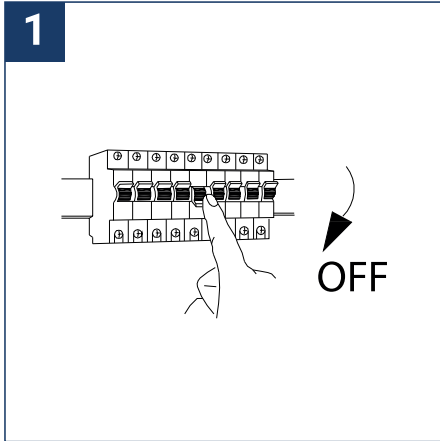

Ref : 100454-100455-100456-100457-100458-100459

<https://www.midex.com/283-connecteurs-etanches-et-boites-de-derivation>