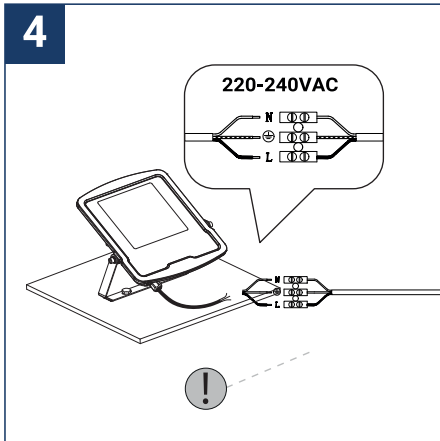

Ref : 100454-100455-100456-100457-100458-100459

<https://www.midex.com/283-connecteurs-etanches-et-boites-de-derivation>