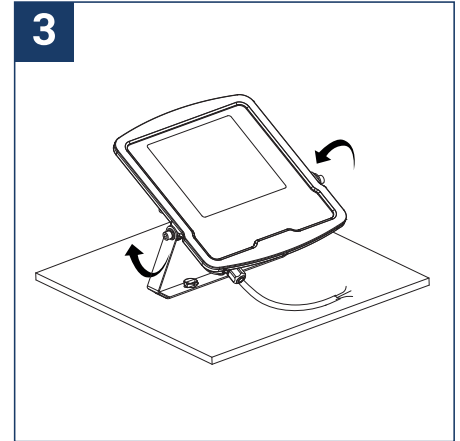

Ref : 100454-100455-100456-100457-100458-100459

<https://www.midex.com/283-connecteurs-etanches-et-boites-de-derivation>