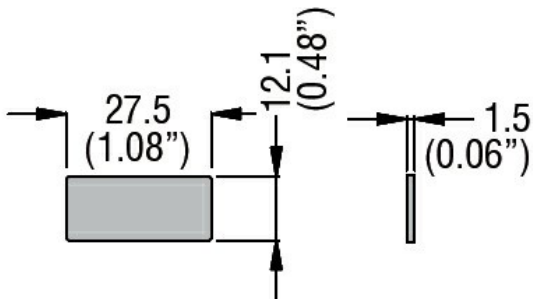

Product designation

Label with text for  
 LPXAU100  
 legend holder -  
 RESET  
 8LM2TAGB226

Product type designation

**Mechanical features**

Weight

g 1

**Dimensions**

**Certifications and compliance**