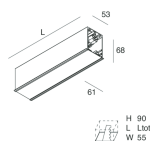

HERO C

108865.02

novalux

ITALIAN LIGHTING DESIGN SINCE 1948

COMPLETION ACCESSORIES

HERO C: MOD.CIECO 250 NE

108852.02