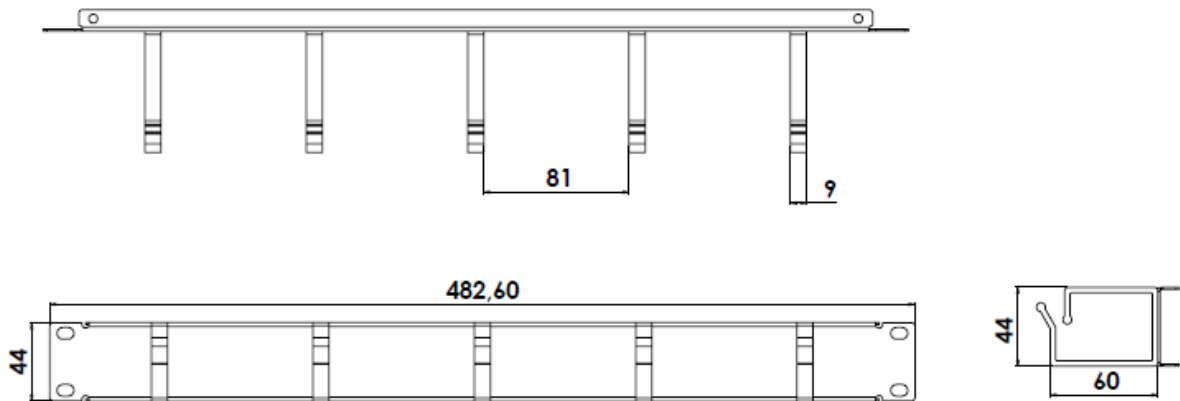

Technical Drawings

DN-97601 & DN-97602