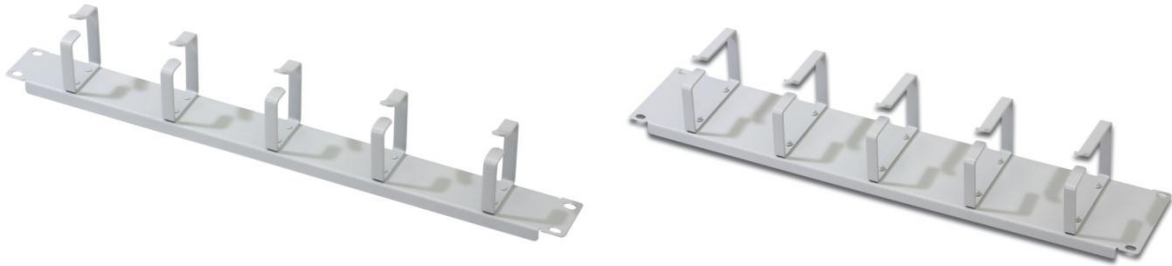

Product Images