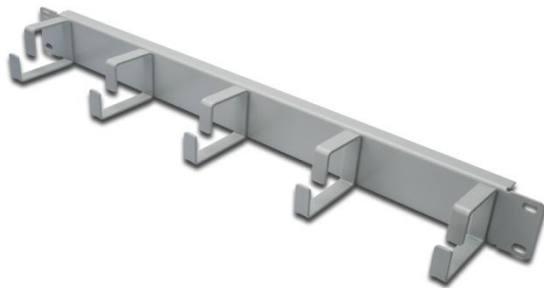

Cable Management Panel for 483 mm (19") Cabinets

- ✓ Easy mounting
- ✓ sturdy steel sheet
- ✓ 5 cable rings
- ✓ available in color grey and black

Abstract

Cable management panel for 483 mm (19") cabinets, 1U or 2U, color grey (RAL 7035) or black (RAL 9005)

Features

- for installation on the 483 mm (19") profile rails
- available as 1U or 2U version
- sturdy steel sheet
- 5x cable management ring
- incl. fixing material
- available in color grey (RAL 7035) and black (RAL 9005)

Product Overview

The Cable Management Panel is getting fixed on the 483 mm (19") profile rails. Five cable guiding rings allow an easy, horizontal array of patch cables. It guarantees an optimized cable management in your 483 mm (19") network- or server rack.