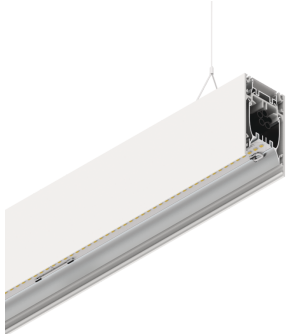

HERO B

108785.01H

novalux
ITALIAN LIGHTING DESIGN SINCE 1948

Features

Use: Indoor
Type of installation: SUSPENDED
Emission: DIRECT/INDIRECT
Colour: WHITE
Dimming: PUSH
Emergency: NO
L: 1400mm
A: 53mm
H: 92mm
Made in: ITALY
Warranty: 5 years
Weight: 5kg

Tech data

Luminaire input power: 62.9W
Indirect luminous flux: 2968lm
IP: 40
Insulation class: I
Supply voltage: 220-240V 50/60Hz
SELV: Si

Source

Light source: LED
Source power: 55W
Colour temperature: 4000K
CRI: >90
Colour tolerance: 3 Step MacAdam
LED lifespan: 50000h L80 B20