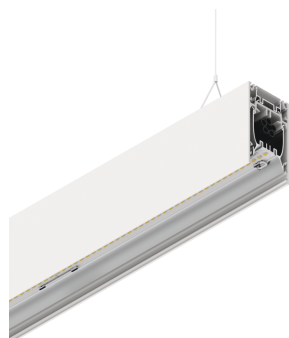

HERO B

108756.01H + 108906.99

novalux
ITALIAN LIGHTING DESIGN SINCE 1948

Features

Use: Indoor
Type of installation: SUSPENDED
Emission: DIRECT/INDIRECT
Optics: OPAL
Colour: WHITE
Dimming: DALI
Emergency: NO
L: 2520mm
A: 53mm
H: 92mm
Made in: ITALY
Warranty: 5 years
Weight: 9kg