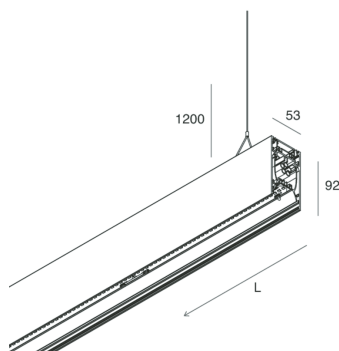

HERO B

108756.01H + 108906.99

novalux
ITALIAN LIGHTING DESIGN SINCE 1948

Features

Use: Indoor
Type of installation: SUSPENDED
Emission: DIRECT/INDIRECT
Optics: OPAL
Colour: WHITE
Dimming: DALI
Emergency: NO
L: 2520mm
A: 53mm
H: 92mm
Made in: ITALY
Warranty: 5 years
Weight: 9kg