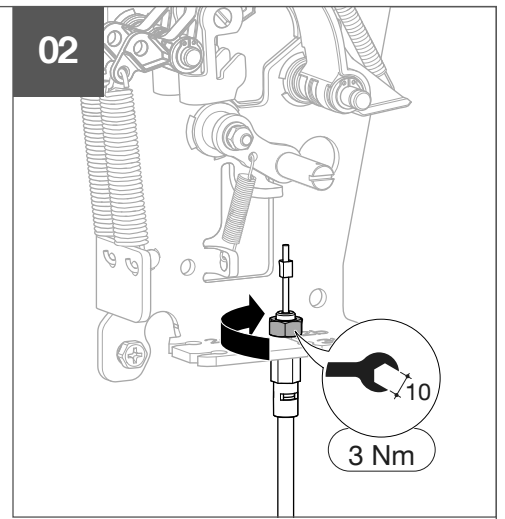

HWY233H

6LE007893A

3C:3x

01

02

03

04

3C

- ACB1 : 2b ➔ 2a (ACB2)
- ACB1 : 3b ➔ 3a (ACB3)
- ACB2 : 2b ➔ 2a (ACB3)
- ACB2 : 3b ➔ 3a (ACB1)
- ACB3 : 2b ➔ 2a (ACB1)
- ACB3 : 3b ➔ 3a (ACB2)

Warning !
 After setting, if cable management is changed, setting must be redo.