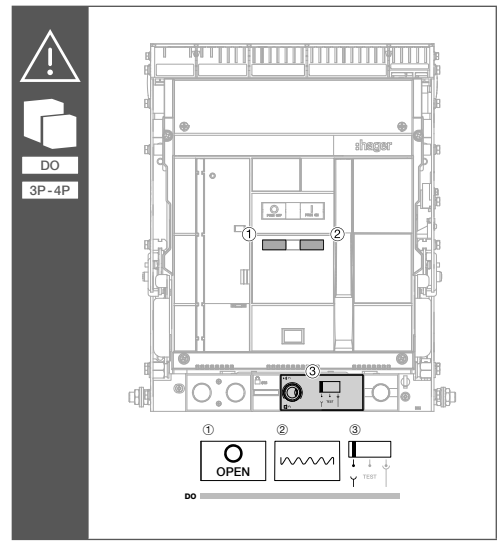

HWY233H

6LE007893A

3C:3x

01

02

03

04

3C

- ACB1 : 2b ➔ 2a (ACB2)
- ACB1 : 3b ➔ 3a (ACB3)
- ACB2 : 2b ➔ 2a (ACB3)
- ACB2 : 3b ➔ 3a (ACB1)
- ACB3 : 2b ➔ 2a (ACB1)
- ACB3 : 3b ➔ 3a (ACB2)

Warning !
 After setting, if cable management is changed, setting must be redo.