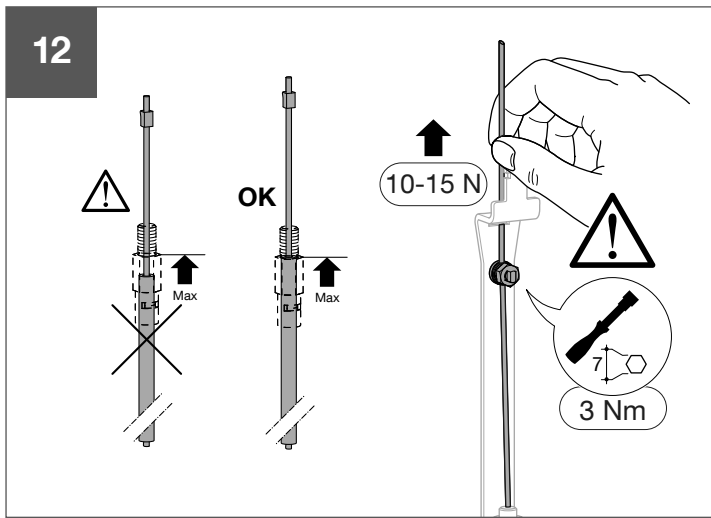

HWY233H

6LE007893A

3C:3x

01

02

03

04

3C

- ACB1 : 2b ➔ 2a (ACB2)
- ACB1 : 3b ➔ 3a (ACB3)
- ACB2 : 2b ➔ 2a (ACB3)
- ACB2 : 3b ➔ 3a (ACB1)
- ACB3 : 2b ➔ 2a (ACB1)
- ACB3 : 3b ➔ 3a (ACB2)

Warning !
 After setting, if cable management is changed, setting must be redo.