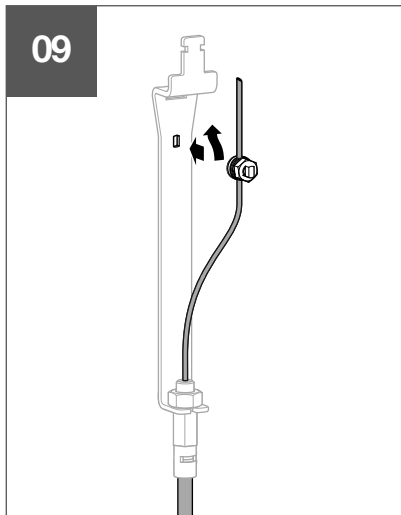

HWY233H

6LE007893A

3C:3x

01

02

03

04

3C

- ACB1 : 2b ➔ 2a (ACB2)
- ACB1 : 3b ➔ 3a (ACB3)
- ACB2 : 2b ➔ 2a (ACB3)
- ACB2 : 3b ➔ 3a (ACB1)
- ACB3 : 2b ➔ 2a (ACB1)
- ACB3 : 3b ➔ 3a (ACB2)

Warning !
 After setting, if cable management is changed, setting must be redo.