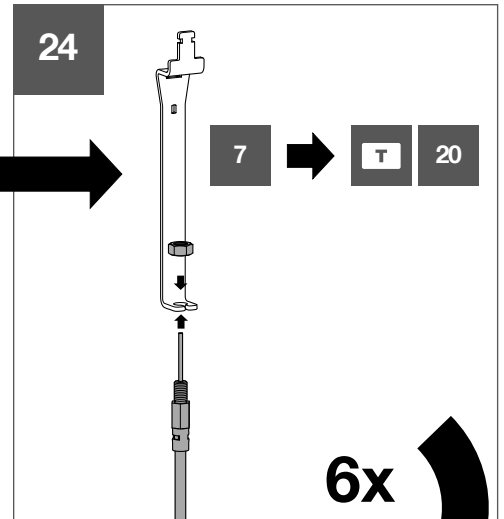

HWY233H

6LE007893A

3C:3x

01

02

03

04

3C

- ACB1 : 2b ➔ 2a (ACB2)
- ACB1 : 3b ➔ 3a (ACB3)
- ACB2 : 2b ➔ 2a (ACB3)
- ACB2 : 3b ➔ 3a (ACB1)
- ACB3 : 2b ➔ 2a (ACB1)
- ACB3 : 3b ➔ 3a (ACB2)

Warning !
 After setting, if cable management is changed, setting must be redo.