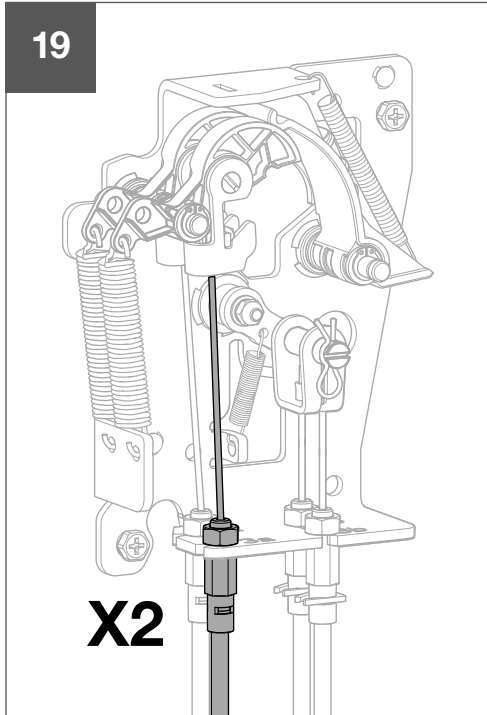

HWY233H

6LE007893A

3C:3x

01

02

03

04

3C

- ACB1 : 2b ➔ 2a (ACB2)
- ACB1 : 3b ➔ 3a (ACB3)
- ACB2 : 2b ➔ 2a (ACB3)
- ACB2 : 3b ➔ 3a (ACB1)
- ACB3 : 2b ➔ 2a (ACB1)
- ACB3 : 3b ➔ 3a (ACB2)

Warning !
 After setting, if cable management is changed, setting must be redo.