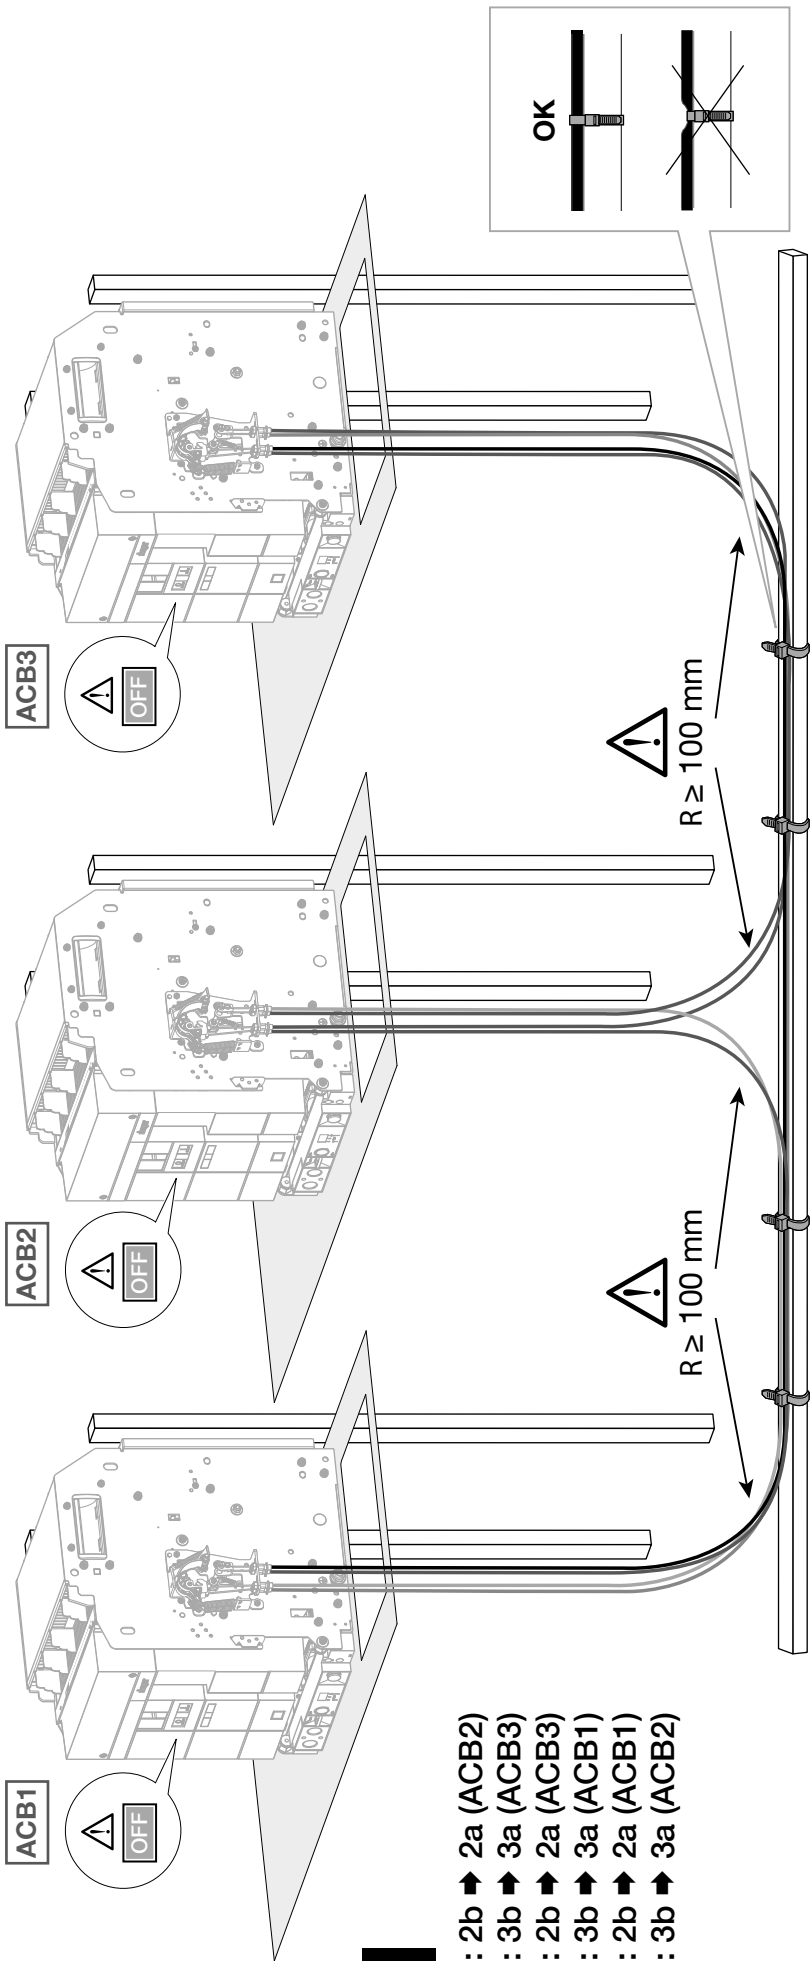

HWY233H

6LE007893A

3C:3x

01

02

03

04

3C

- ACB1 : 2b ➔ 2a (ACB2)
- ACB1 : 3b ➔ 3a (ACB3)
- ACB2 : 2b ➔ 2a (ACB3)
- ACB2 : 3b ➔ 3a (ACB1)
- ACB3 : 2b ➔ 2a (ACB1)
- ACB3 : 3b ➔ 3a (ACB2)

Warning !
 After setting, if cable management is changed, setting must be redo.

T

⚠ TEST WARNING → **6LE009729Aa**