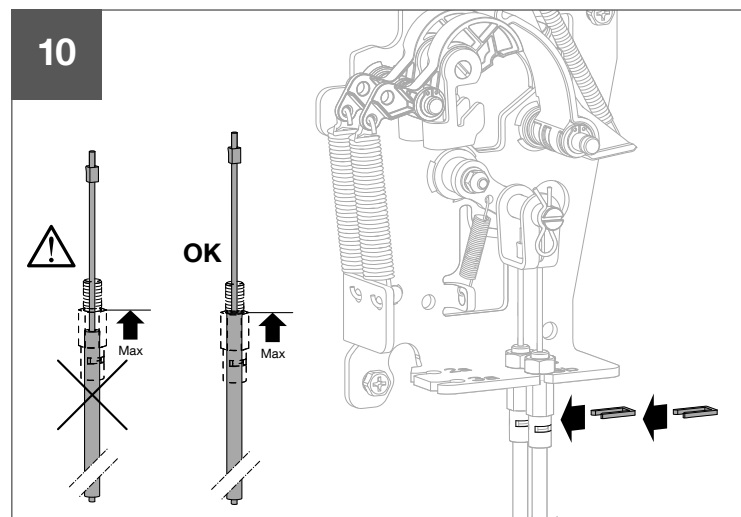

HWY233H

6LE007893A

3C:3x

01

02

03

04

3C

- ACB1 : 2b ➔ 2a (ACB2)
- ACB1 : 3b ➔ 3a (ACB3)
- ACB2 : 2b ➔ 2a (ACB3)
- ACB2 : 3b ➔ 3a (ACB1)
- ACB3 : 2b ➔ 2a (ACB1)
- ACB3 : 3b ➔ 3a (ACB2)

Warning !
 After setting, if cable management is changed, setting must be redo.