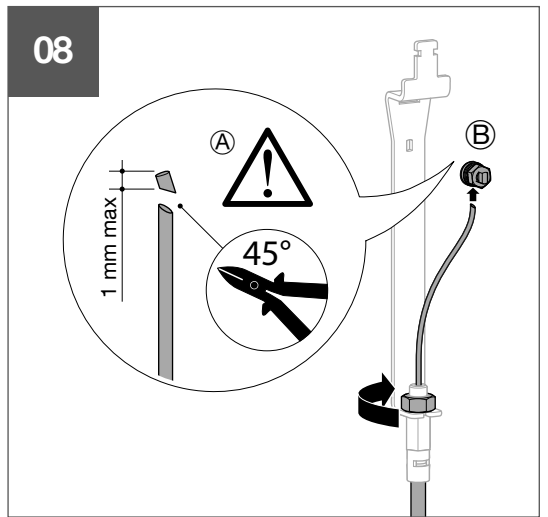

HWY233H

6LE007893A

3C:3x

01

02

03

04

3C

- ACB1 : 2b ➔ 2a (ACB2)
- ACB1 : 3b ➔ 3a (ACB3)
- ACB2 : 2b ➔ 2a (ACB3)
- ACB2 : 3b ➔ 3a (ACB1)
- ACB3 : 2b ➔ 2a (ACB1)
- ACB3 : 3b ➔ 3a (ACB2)

Warning !
 After setting, if cable management is changed, setting must be redo.