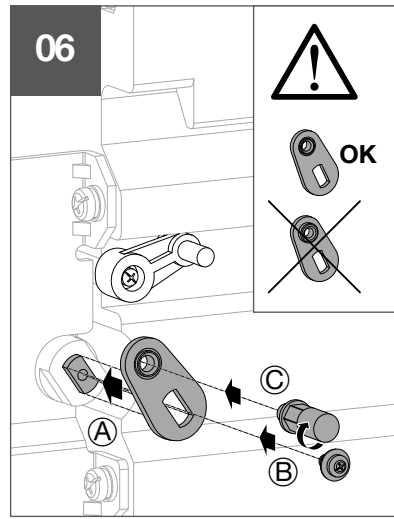

HWY233H

6LE007893A

3C:3x

01

02

03

04

3C

- ACB1 : 2b ➔ 2a (ACB2)
- ACB1 : 3b ➔ 3a (ACB3)
- ACB2 : 2b ➔ 2a (ACB3)
- ACB2 : 3b ➔ 3a (ACB1)
- ACB3 : 2b ➔ 2a (ACB1)
- ACB3 : 3b ➔ 3a (ACB2)

Warning !
 After setting, if cable management is changed, setting must be redo.