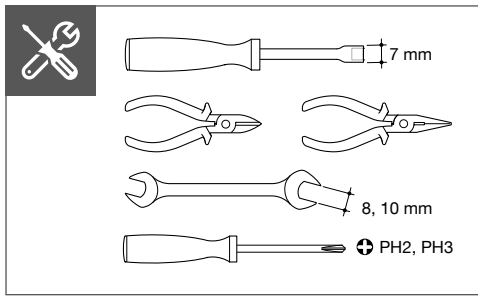

HWY233H

6LE007893A

3C:3x

01

02

03

04

3C

- ACB1 : 2b ➔ 2a (ACB2)
- ACB1 : 3b ➔ 3a (ACB3)
- ACB2 : 2b ➔ 2a (ACB3)
- ACB2 : 3b ➔ 3a (ACB1)
- ACB3 : 2b ➔ 2a (ACB1)
- ACB3 : 3b ➔ 3a (ACB2)

Warning !
 After setting, if cable management is changed, setting must be redo.