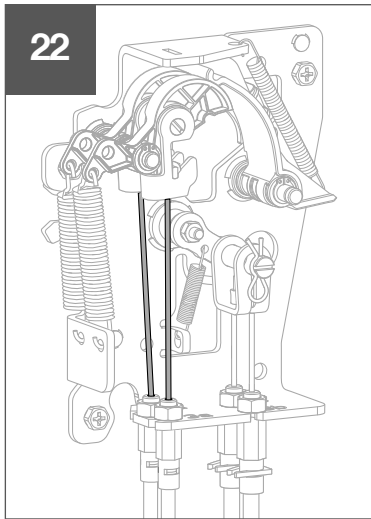

HWY233H

6LE007893A

3C:3x

01

02

03

04

3C

- ACB1 : 2b ➔ 2a (ACB2)
- ACB1 : 3b ➔ 3a (ACB3)
- ACB2 : 2b ➔ 2a (ACB3)
- ACB2 : 3b ➔ 3a (ACB1)
- ACB3 : 2b ➔ 2a (ACB1)
- ACB3 : 3b ➔ 3a (ACB2)

Warning !
 After setting, if cable management is changed, setting must be redo.