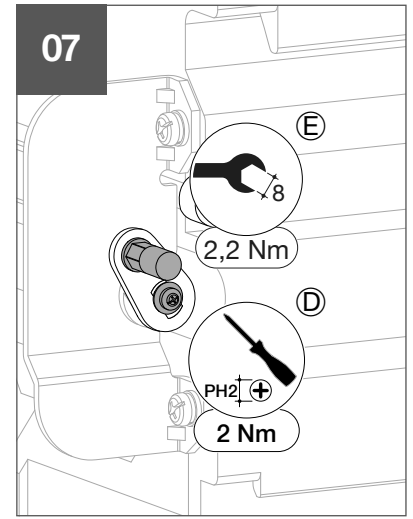

HWY233H

6LE007893A

3C:3x

01

02

03

04

3C

- ACB1 : 2b ➔ 2a (ACB2)
- ACB1 : 3b ➔ 3a (ACB3)
- ACB2 : 2b ➔ 2a (ACB3)
- ACB2 : 3b ➔ 3a (ACB1)
- ACB3 : 2b ➔ 2a (ACB1)
- ACB3 : 3b ➔ 3a (ACB2)

Warning !
 After setting, if cable management is changed, setting must be redo.

T

⚠ TEST WARNING → **6LE009729Aa**