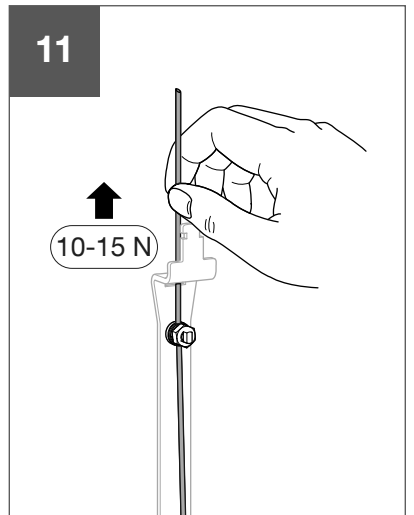

HWY233H

6LE007893A

3C:3x

01

02

03

04

3C

- ACB1 : 2b ➔ 2a (ACB2)
- ACB1 : 3b ➔ 3a (ACB3)
- ACB2 : 2b ➔ 2a (ACB3)
- ACB2 : 3b ➔ 3a (ACB1)
- ACB3 : 2b ➔ 2a (ACB1)
- ACB3 : 3b ➔ 3a (ACB2)

Warning !
 After setting, if cable management is changed, setting must be redo.