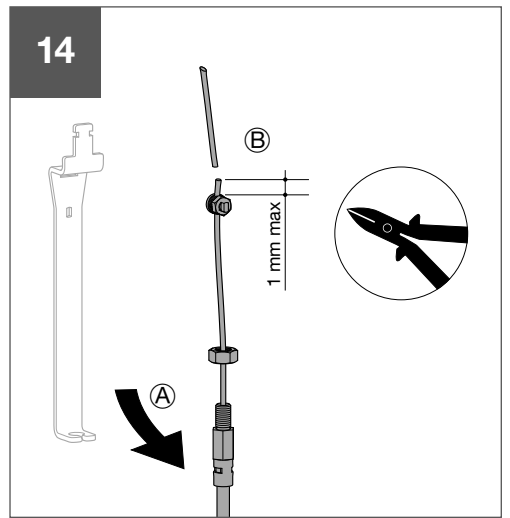

HWY233H

6LE007893A

3C:3x

01

02

03

04

3C

- ACB1 : 2b ➔ 2a (ACB2)
- ACB1 : 3b ➔ 3a (ACB3)
- ACB2 : 2b ➔ 2a (ACB3)
- ACB2 : 3b ➔ 3a (ACB1)
- ACB3 : 2b ➔ 2a (ACB1)
- ACB3 : 3b ➔ 3a (ACB2)

Warning !
 After setting, if cable management is changed, setting must be redo.