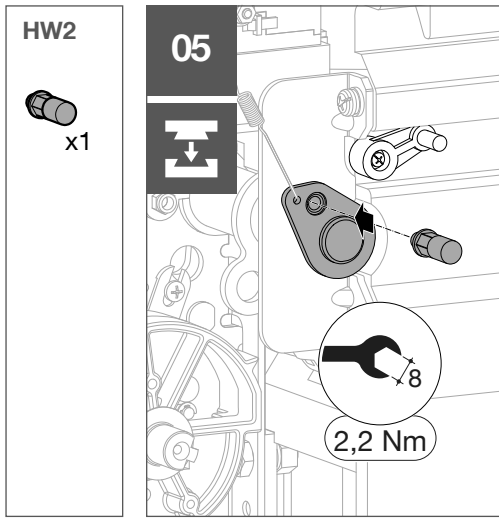

HWY233H

6LE007893A

3C:3x

01

02

03

04

3C

- ACB1 : 2b ➔ 2a (ACB2)
- ACB1 : 3b ➔ 3a (ACB3)
- ACB2 : 2b ➔ 2a (ACB3)
- ACB2 : 3b ➔ 3a (ACB1)
- ACB3 : 2b ➔ 2a (ACB1)
- ACB3 : 3b ➔ 3a (ACB2)

Warning !
 After setting, if cable management is changed, setting must be redo.

T

⚠ TEST WARNING → **6LE009729Aa**