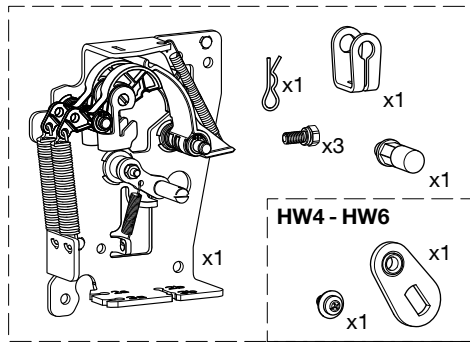

HWY233H

6LE007893A

3C:3x

01

02

03

04

3C

- ACB1 : 2b ➔ 2a (ACB2)
- ACB1 : 3b ➔ 3a (ACB3)
- ACB2 : 2b ➔ 2a (ACB3)
- ACB2 : 3b ➔ 3a (ACB1)
- ACB3 : 2b ➔ 2a (ACB1)
- ACB3 : 3b ➔ 3a (ACB2)

Warning !
 After setting, if cable management is changed, setting must be redo.