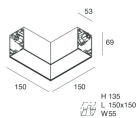

HERO: MOD.CIECO ANG.DX 150 CAP

108678.21

MOUNTING ACCESSORIES

HERO: SOSPL3000 1PZ. TESTA/CODA

108685.99

ALL-TRACK: COPPIA ADATT. 3P BIA

106722.01