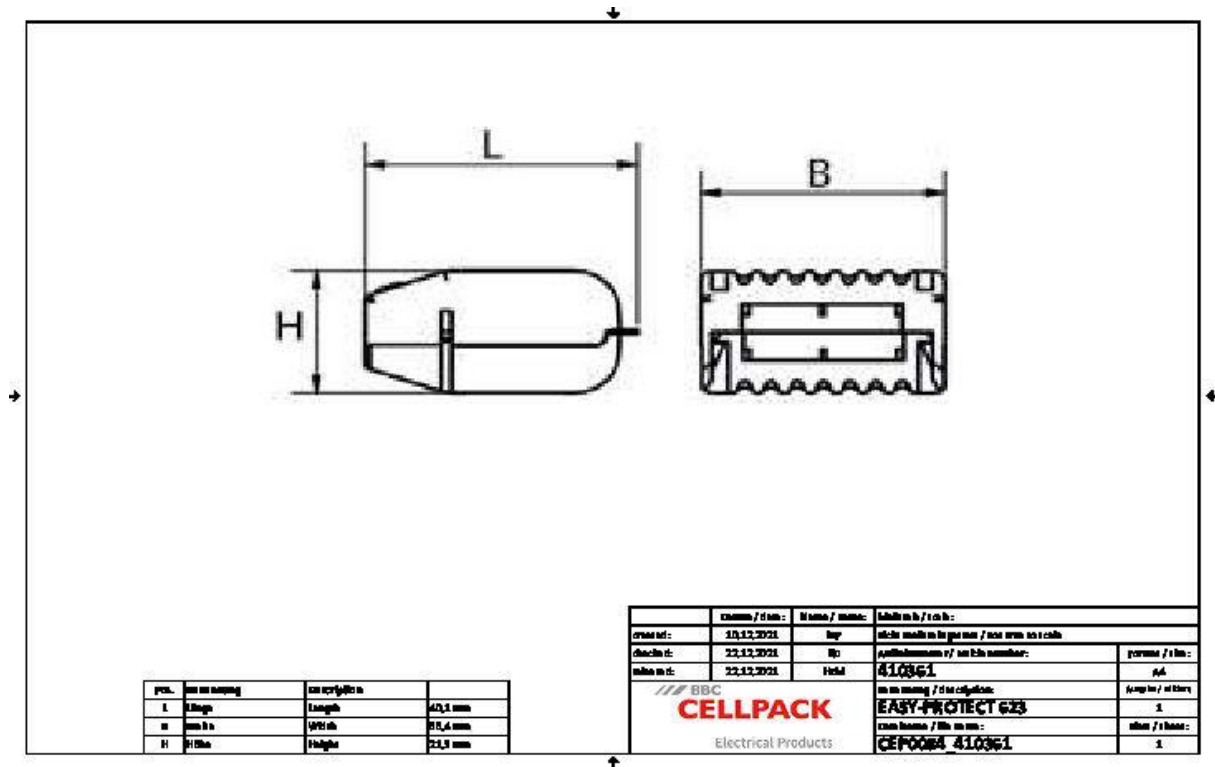

Nom de l'article	EASY-PROTECT 623
Numéro d'article	410361
Niveau de tension	U0/U (Um) 0,6/1 (1,2) kV
Norme	EN 60998-2
Housing type	6
Number of housing	1 Pièces
Connector type	221-613
Number of connector	2 Pièces
Longueur L	40.1 mm
Largeur B	66.4 mm
Hauteur H	21.3 mm
Nominal cross section min	0.5 mm <sup>2</sup>
Nominal cross section max	6 mm <sup>2</sup>
IP protection class	IPX8
IP protection class (associated standard)	IEC 60529
Housing colour	noir
Matériau du boîtier	Polypropylène
Closure type	Enclenchement
Wiring direction	Unilatéral
Couleur de gel	Jaunâtre translucide
Matériau du gel	Polyuréthane
Voltage range	450 V
Voltage range (associated standard)	IEC 60998-2
Flammability class housing	V2
Flammability class housing (associated standard)	UL 94
Rated surge voltage	4 kV
Rated surge voltage (associated standard)	IEC 60998-2
Rated current	32 A
Rated current WAGO Klemme 221	41 A
Rated current (associated standard)	IEC 60998-2