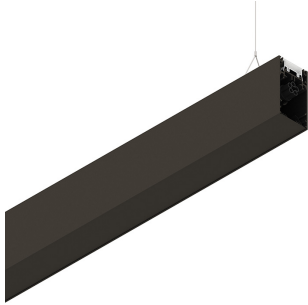

## Features

Use: Indoor  
Type of installation: SUSPENDED  
Emission: INDIRECT  
Optics: OPAL  
Colour: CAFFE  
Dimming: DALI  
Emergency: NO  
L: 1120mm  
A: 53mm  
H: 92mm  
Made in: ITALY  
Warranty: 5 years  
Weight: 4kg