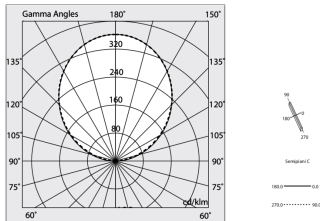

## Features

Use: Indoor  
Type of installation: SUSPENDED  
Emission: INDIRECT  
Optics: OPAL  
Colour: CAFFE  
Dimming: DALI  
Emergency: NO  
L: 1120mm  
A: 53mm  
H: 92mm  
Made in: ITALY  
Warranty: 5 years  
Weight: 4kg

## Tech data

Luminaire input power: 20W  
Luminaire luminous flux: 2226lm  
IP: 40  
Insulation class: I  
Supply voltage: 220-240V 50/60Hz  
SELV: Si