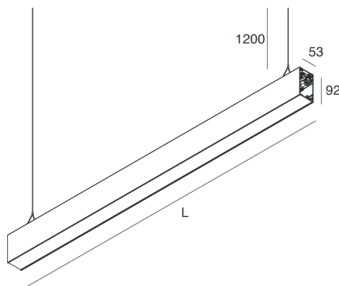

## Features

Use: Indoor  
Type of installation: SUSPENDED  
Emission: INDIRECT  
Optics: OPAL  
Colour: CAFFE  
Dimming: DALI  
Emergency: NO  
L: 1120mm  
A: 53mm  
H: 92mm  
Made in: ITALY  
Warranty: 5 years  
Weight: 4kg

## Tech data

Luminaire input power: 20W  
Luminaire luminous flux: 2226lm  
IP: 40  
Insulation class: I  
Supply voltage: 220-240V 50/60Hz  
SELV: Si