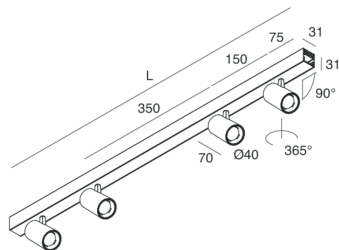

Novalux S.r.l. via Marzabotto, 2 40050 Funo di Argelato (BO) Italy
Tel: +39 051 860558 · Fax +39 051 6647859 · Mail: info@novalux.it · VAT number 00536541204 · novalux.com
Company subject to the management and coordination by SLV GmbH

This technical data sheet is owned by Novalux S.r.l., all rights reserved. Novalux S.r.l. reserves the right to make changes without prior notice.