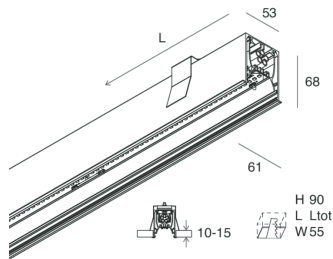

## Features

Use: Indoor  
Type of installation: RECESSED INTO PLASTERBOARD  
Emission: DIRECT  
Optics: MICROPRISMATIZED  
Colour: WHITE  
Dimming: PUSH, DALI  
Emergency: NO  
L: 1120mm  
A: 61mm  
H: 68mm  
Made in: ITALY  
Warranty: 5 years  
Weight: 2.8kg