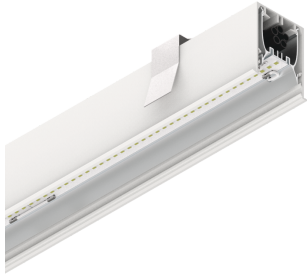

## Features

Use: Indoor  
Type of installation: RECESSED INTO PLASTERBOARD  
Emission: DIRECT  
Optics: MICROPRISMATIZED  
Colour: WHITE  
Dimming: PUSH, DALI  
Emergency: NO  
L: 1120mm  
A: 61mm  
H: 68mm  
Made in: ITALY  
Warranty: 5 years  
Weight: 2.8kg

## Tech data

Luminaire input power: 28.5W  
Luminaire luminous flux: 2086lm  
IP: 40  
Insulation class: I  
Supply voltage: 220-240V 50/60Hz  
UGR: <19  
SELV: Si