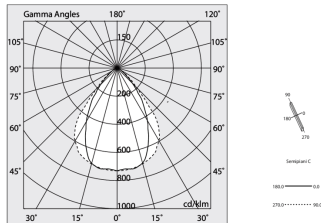

HERO C

108828.01 + 108910.99

novalux
ITALIAN LIGHTING DESIGN SINCE 1948

Features

Use: Indoor
Type of installation: RECESSED INTO PLASTERBOARD
Emission: DIRECT
Optics: MICROPRISMATIZED
Colour: WHITE
Dimming: PUSH, DALI
Emergency: NO
L: 1120mm
A: 61mm
H: 68mm
Made in: ITALY
Warranty: 5 years
Weight: 2.8kg

Tech data

Luminaire input power: 28.5W
Luminaire luminous flux: 2086lm
IP: 40
Insulation class: I
Supply voltage: 220-240V 50/60Hz
UGR: <19
SELV: Si

Source

Light source: LED
Source power: 24W
Colour temperature: 2700K
CRI: >90
Colour tolerance: 3 Step MacAdam
LED lifespan: 50000h L80 B20

Compliance

CEI EN 60598-1:2021 + A11:2023, CEI EN 60598-2-1:2022, CEI EN 60598-2-2:2012

Standards

Photobiological risk: RISK GROUP 0 Certified fixture in EXEMPT GROUP, in accordance with CEI EN 62471:2010-01, IEC TR 62778:2014.

CAM edilizia: The product complies with the requirements for public buildings, ministerial decree of 23rd June 2022 n.256.

Average luminance

Average luminance limits for DSE workstation 65°(in accordance to EN 12464-1:2012).

[View more product info](#)

Novalux S.r.l. via Marzabotto, 2 40050 Funo di Argelato (BO) Italy
Tel: +39 051 860558 · Fax +39 051 6647859 · Mail: info@novalux.it · VAT number 00536541204 · novalux.com
Company subject to the management and coordination by SLV GmbH

This technical data sheet is owned by Novalux S.r.l., all rights reserved. Novalux S.r.l. reserves the right to make changes without prior notice.
Last update: 21/3/2024, 17:34:13