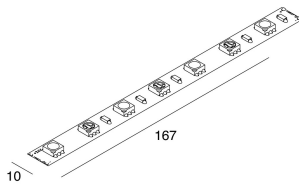

STRIP LED

102607.99

novalux
ITALIAN LIGHTING DESIGN SINCE 1948

Features

Use: Indoor
Dimming: WITH ACCESSORY
Emergency: WITH ACCESSORY
L: 5000mm
A: 10mm
Warranty: 5 years
Weight: 0.15kg

Tech data

IP: 20
Insulation class: III
Supply voltage: 24 Vdc
Energy efficiency class: G
SELV: No

Source

Light source: LED
Source power: 14.4W/m
Source luminous flux: RGB 224/WHITE 670lm
Colour temperature: RGB+W
LED lifespan: 30000h L70 B20

Compliance

CEI EN 60598-1:2015 + A11:2009. IEC 60598-2:2015 2-1

Standards

Photobiological risk: RISK GROUP 1 Certified fixture in RISK GROUP 1 (Low Risk)-The fixture does not pose a hazard due to normal behavioral limitations on exposure - in accordance with CEI EN 62471:2010-01, IEC TR 62778:2014.

[View more product info](#)

Novalux S.r.l. via Marzabotto, 2 40050 Funo di Argelato (BO) Italy
Tel: +39 051 860558 · Fax +39 051 6647859 · Mail: info@novalux.it · VAT number 00536541204 · novalux.com
Company subject to the management and coordination by SLV GmbH

This technical data sheet is owned by Novalux S.r.l., all rights reserved. Novalux S.r.l. reserves the right to make changes without prior notice.