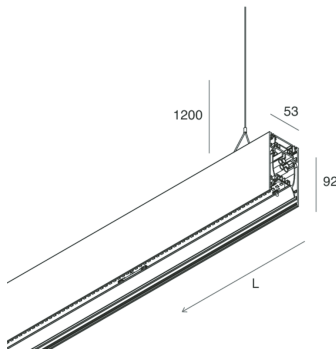

HERO B

108776.20H

novalux
ITALIAN LIGHTING DESIGN SINCE 1948

Features

Use: Indoor
Type of installation: SUSPENDED
Emission: DIRECT/INDIRECT
Colour: CAFFE
Dimming: PUSH
Emergency: NO
L: 2800mm
A: 53mm
H: 92mm
Made in: ITALY
Warranty: 5 years
Weight: 10kg