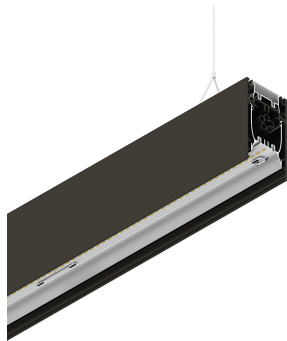

HERO B

108776.20H

novalux
ITALIAN LIGHTING DESIGN SINCE 1948

Features

Use: Indoor
Type of installation: SUSPENDED
Emission: DIRECT/INDIRECT
Colour: CAFFE
Dimming: PUSH
Emergency: NO
L: 2800mm
A: 53mm
H: 92mm
Made in: ITALY
Warranty: 5 years
Weight: 10kg

Tech data

Luminaire input power: 132.5W
Indirect luminous flux: 6226lm
IP: 40
Insulation class: I
Supply voltage: 220-240V 50/60Hz
SELV: Si

Source

Light source: LED
Source power: 113W
Colour temperature: 2700K
CRI: >90
Colour tolerance: 3 Step MacAdam
LED lifespan: 50000h L80 B20