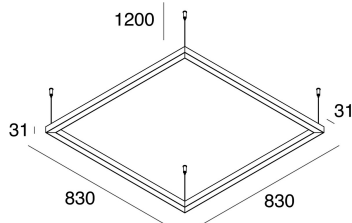

P-30 READY

103335.02

novalux
ITALIAN LIGHTING DESIGN SINCE 1948

Features

Use: Indoor
Type of installation: SUSPENDED
Emission: DIRECT
Optics: OPAL
Colour: BLACK
Dimming: ON/OFF
Emergency: NO
L: 830mm
A: 830mm
H: 31mm
Made in: ITALY
Warranty: 5 years
Weight: 5.2kg