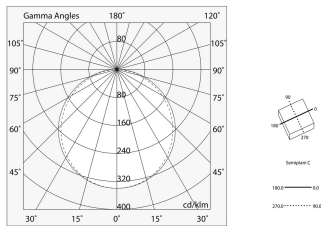

P-30 READY

103335.02

novalux
ITALIAN LIGHTING DESIGN SINCE 1948

Features

Use: Indoor
Type of installation: SUSPENDED
Emission: DIRECT
Optics: OPAL
Colour: BLACK
Dimming: ON/OFF
Emergency: NO
L: 830mm
A: 830mm
H: 31mm
Made in: ITALY
Warranty: 5 years
Weight: 5.2kg