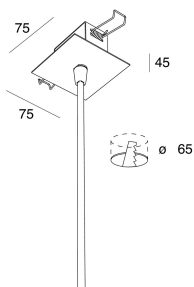

P-30 READY

103335.02

novalux
ITALIAN LIGHTING DESIGN SINCE 1948

MOUNTING ACCESSORIES

P-30: ROSONE CARTON. ALIM L=1200 3P BIA

103319.01