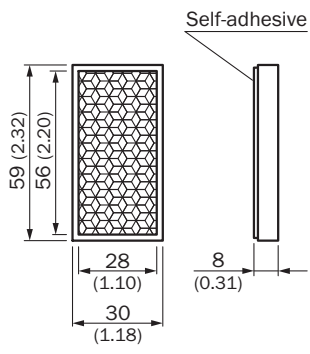

### Detailed technical data

#### Technical specifications

<b>Accessory group</b>	Reflectors
<b>Accessory family</b>	Angular
<b>Description</b>	Rectangular, self-adhesive
<b>Mounting system type</b>	Self-adhesive
<b>Ambient operating temperature</b>	-20 °C ... +65 °C
<b>Dimensions</b>	30 mm x 59 mm
<b>Reflective area</b>	28 mm x 56 mm
<b>Material</b>	PMMA/ABS

Dimensional drawing (Dimensions in mm (inch))