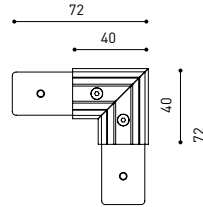

TRACK 48V

TRACK 48V SURFACE SHORT

Corner 90° One Plane

*Electrical connection not included

TRACK 48V SURFACE SHORT

TRACK 48V SURFACE SHORT 1m	A338-21-00-	WT	NT
TRACK 48V SURFACE SHORT 2m	A338-22-00-	WT	NT
TRACK 48V SURFACE SHORT 3m	A338-23-00-	WT	NT
TRACK 48V SURFACE SHORT Corner 90° One Plane	A338-24-00-	WT	NT