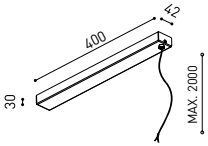

TRACK 48V Power Supply Case

A338-00-29- | NT | WT | 150 W

220 V ~
240

*To be installed aside 48V Surface Tracks

INCL

SUSPENSION SHORT 48V

TRACK 48V Wired Power Supply Case

A338-00-25- | NT | WT | 150 W NO DIM