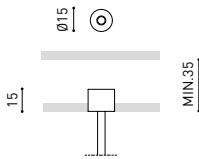

A338-00-17- | W | N | DIM

*For remote power supply

A338-00-27- | W | N | NO DIM

A338-00-28- | W | N | DIM

*For power supply inside the track

WIRE TRIMLESS ACCESSORIES

FEED

MAINS TRIMLESS*