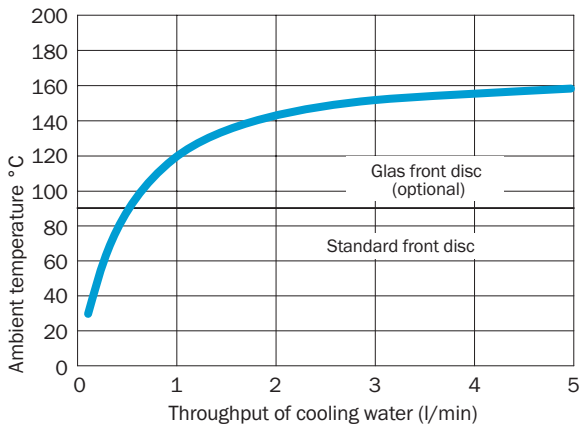

### Technical specifications

<b>Accessory group</b>	Heating and cooling devices
<b>Accessory family</b>	Cooling plate
<b>Description</b>	Water cooling plate
<b>Specialty</b>	2 pieces are required for operation

Dimensional drawing (Dimensions in mm (inch))

- ① Hose nozzle R1/4"
- ② Tapped hole for countersunk screw M5

Instruction for installation

- ① Temperature for cooling water 20 °C, water pressure max. 5 bar