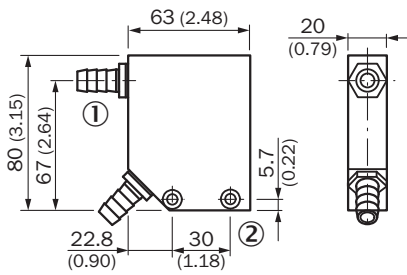

## Detailed technical data

Dimensional drawing (Dimensions in mm (inch))

- ① Hose nozzle R1/4"
- ② Tapped hole for countersunk screw M5

Instruction for installation

- ① Temperature for cooling water 20 °C, water pressure max. 5 bar