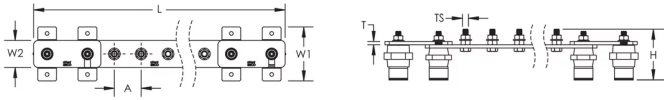

Unit Weight: 5,33-kg

ADDITIONAL PRODUCT DETAILS

Tinned finish is 8 microns according to ASTM B545 Service Class "C" for corrosive environments.

DIAGRAMS

AVERTISSEMENT

Les produits nVent doivent être installés et utilisés conformément aux consignes figurant dans les fiches d'instructions et les documents de formation des produits nVent. Les fiches d'instructions sont disponibles à l'adresse suivante: www.nvent.com et auprès de votre représentant du service client nVent. Une mauvaise installation, une utilisation incorrecte, une application erronée ou toute autre forme de non-respect scrupuleux des instructions et avertissements de nVent peuvent entraîner un dysfonctionnement du produit, des dommages matériels, des lésions corporelles graves et le décès et/ou annuler votre garantie.

Amérique du Nord

+1.800.753.9221

Option 1 – Customer Care

Option 2 – Technical Support

Europe

Netherlands:

+31 800-0200135

France:

+33 800 901 793

Europe

Germany:

800 1890272

Other Countries:

+31 13 5835404