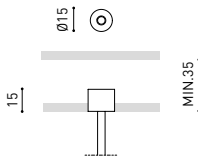

WIRE TRIMLESS ACCESSORIES

FEED

MAINS TRIMLESS*

A023-00-01- | W | N | NO DIM

MAINS THICK TRIMLESS*

A023-00-02- | W | N | DIM