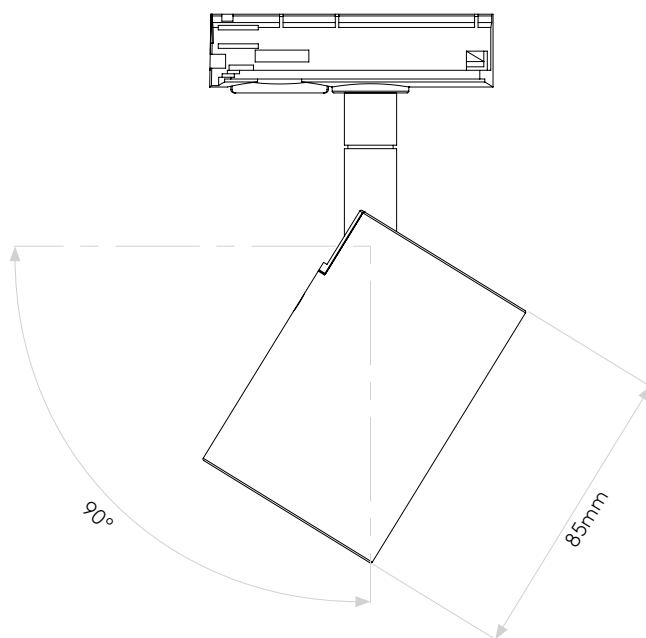

## GENERAL

CLASS:	CE (Class 2)
IP RATING:	IP20
BATHROOM ZONE:	Zone 3
VOLTAGE:	Mains 230V
INSTALLATION ORIENTATION:	Ceiling mount
MAIN MATERIAL:	Metal - Aluminium
DIMENSIONS:	H: 141mm Ø: 57mm
CUT OUT HOLE:	Not applicable
RECESS DEPTH:	Not applicable
FIRE RATING:	Not applicable
CABLE LENGTH:	Not applicable
GROSS WEIGHT:	0.50Kg

## LAMP

LIGHT SOURCE:	GU10
MAXIMUM WATTAGE:	50W MAX
LAMP INCLUDED:	No
MAXIMUM LAMP LENGTH:	57mm
R9:	Lamp dependent
MACADAM ELLIPSE:	Not applicable
TILT ADJUSTABLE ANGLE:	90°
ROTATION ADJUSTABLE ANGLE:	330°
AVERAGE LIFESPAN:	Lamp dependent
L70:	Not applicable
BEAM ANGLE:	Not applicable

## ADDITIONAL INFORMATION

SHADE INCLUDED	Not applicable
SHADE MATERIAL	Not applicable

CODE: 6158  
SKU: 1286033  
FINISH: TEXTURED WHITE

CODE: 6168  
SKU: 1286052  
FINISH: TEXTURED BLACK

Please note that some dimensions may vary slightly due to manufacturing tolerances, this includes cable entry and fixing holes

Veuillez noter que certaines dimensions peuvent varier légèrement en raison des tolérances de fabrication, y compris l'entrée de câble et les trous de fixation.

Bitte beachten Sie, dass die Maße Fertigungstoleranzen unterliegen und daher in geringem Umfang von der angegebenen Größe abweichen können. Dies gilt auch für Kabeleingänge und Befestigungslöcher.