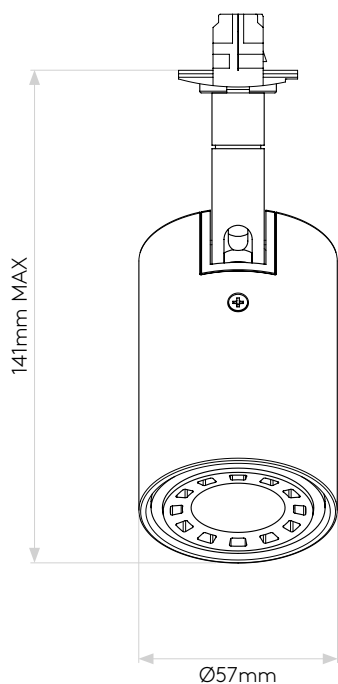

## GENERAL

CLASS:	CE (Class 2)
IP RATING:	IP20
BATHROOM ZONE:	Zone 3
VOLTAGE:	Mains 230V
INSTALLATION ORIENTATION:	Ceiling mount
MAIN MATERIAL:	Metal - Aluminium
DIMENSIONS:	H: 141mm Ø: 57mm
CUT OUT HOLE:	Not applicable
RECESS DEPTH:	Not applicable
FIRE RATING:	Not applicable
CABLE LENGTH:	Not applicable
GROSS WEIGHT:	0.50Kg

## LAMP

LIGHT SOURCE:	GU10
MAXIMUM WATTAGE:	50W MAX
LAMP INCLUDED:	No
MAXIMUM LAMP LENGTH:	57mm
R9:	Lamp dependent
MACADAM ELLIPSE:	Not applicable
TILT ADJUSTABLE ANGLE:	90°
ROTATION ADJUSTABLE ANGLE:	330°
AVERAGE LIFESPAN:	Lamp dependent
L70:	Not applicable
BEAM ANGLE:	Not applicable

## ADDITIONAL INFORMATION

SHADE INCLUDED	Not applicable
SHADE MATERIAL	Not applicable

CODE: 6158  
SKU: 1286033  
FINISH: TEXTURED WHITE

CODE: 6168  
SKU: 1286052  
FINISH: TEXTURED BLACK

Please note that some dimensions may vary slightly due to manufacturing tolerances, this includes cable entry and fixing holes

Veuillez noter que certaines dimensions peuvent varier légèrement en raison des tolérances de fabrication, y compris l'entrée de câble et les trous de fixation.

Bitte beachten Sie, dass die Maße Fertigungstoleranzen unterliegen und daher in geringem Umfang von der angegebenen Größe abweichen können. Dies gilt auch für Kabeleingänge und Befestigungslöcher.