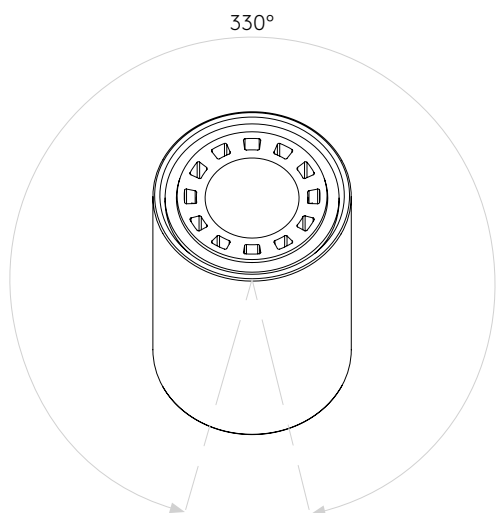

## GENERAL

CLASS:	CE (Class 2)
IP RATING:	IP20
BATHROOM ZONE:	Zone 3
VOLTAGE:	Mains 230V
INSTALLATION ORIENTATION:	Ceiling mount
MAIN MATERIAL:	Metal - Aluminium
DIMENSIONS:	H: 141mm Ø: 57mm
CUT OUT HOLE:	Not applicable
RECESS DEPTH:	Not applicable
FIRE RATING:	Not applicable
CABLE LENGTH:	Not applicable
GROSS WEIGHT:	0.50Kg

## LAMP

LIGHT SOURCE:	GU10
MAXIMUM WATTAGE:	50W MAX
LAMP INCLUDED:	No
MAXIMUM LAMP LENGTH:	57mm
R9:	Lamp dependent
MACADAM ELLIPSE:	Not applicable
TILT ADJUSTABLE ANGLE:	90°
ROTATION ADJUSTABLE ANGLE:	330°
AVERAGE LIFESPAN:	Lamp dependent
L70:	Not applicable
BEAM ANGLE:	Not applicable

## ADDITIONAL INFORMATION

SHADE INCLUDED	Not applicable
SHADE MATERIAL	Not applicable

CODE: 6158  
SKU: 1286033  
FINISH: TEXTURED WHITE

CODE: 6168  
SKU: 1286052  
FINISH: TEXTURED BLACK

Please note that some dimensions may vary slightly due to manufacturing tolerances, this includes cable entry and fixing holes

Veuillez noter que certaines dimensions peuvent varier légèrement en raison des tolérances de fabrication, y compris l'entrée de câble et les trous de fixation.

Bitte beachten Sie, dass die Maße Fertigungstoleranzen unterliegen und daher in geringem Umfang von der angegebenen Größe abweichen können. Dies gilt auch für Kabeleingänge und Befestigungslöcher.