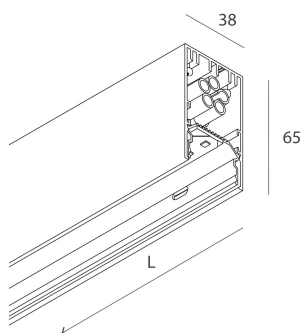

LUCKY MINI

103527.20H

novalux

ITALIAN LIGHTING DESIGN SINCE 1948

Features

Use: Indoor
Type of installation: SUSPENDED, CEILING MOUNTED
Emission: DIRECT
Optics: OPAL
Colour: CAFFE
Dimming: PUSH, DALI
Emergency: NO
L: 800mm
A: 38mm
H: 65mm
Made in: ITALY
Warranty: 5 years
Weight: 1.5kg