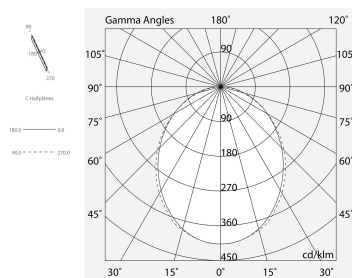

LUCKY MINI

103527.20H

novalux

ITALIAN LIGHTING DESIGN SINCE 1948

Features

Use: Indoor
Type of installation: SUSPENDED, CEILING MOUNTED
Emission: DIRECT
Optics: OPAL
Colour: CAFFE
Dimming: PUSH, DALI
Emergency: NO
L: 800mm
A: 38mm
H: 65mm
Made in: ITALY
Warranty: 5 years
Weight: 1.5kg