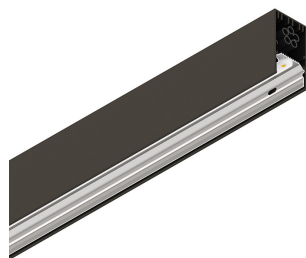

LUCKY MINI

103527.20H

novalux

ITALIAN LIGHTING DESIGN SINCE 1948

Features

Use: Indoor
Type of installation: SUSPENDED, CEILING MOUNTED
Emission: DIRECT
Optics: OPAL
Colour: CAFFE
Dimming: PUSH, DALI
Emergency: NO
L: 800mm
A: 38mm
H: 65mm
Made in: ITALY
Warranty: 5 years
Weight: 1.5kg