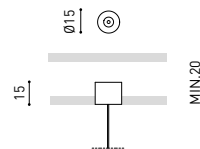

FASTENING

STEEL CABLE TRIMLESS*

A023-00-05- | W | N |