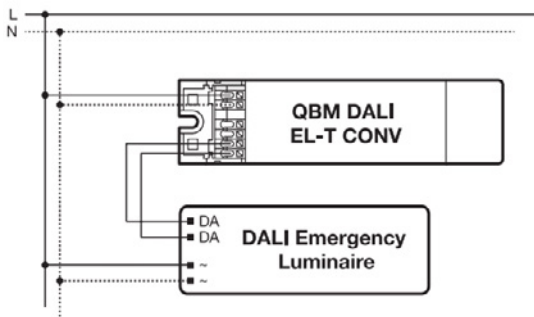

- **Bluetooth® Qualified mesh** compliant
- **Control 32 DALI-2 devices** using DALI broadcast
- **Ceiling integration kit** available as accessory
- **Over the air** upgradable firmware
- **Decentralised control** – no single point of failure
- **Simple and user friendly** installation, commission it rapidly through the **SylSmart Connected app**
- **Push terminals** for easy wiring
- **Compact size** ideal for recessed installations
- Can be installed **out of sight** of users
- **Emergency DALI luminaire** controlled

Technical specifications

Technical data	
Item Code	9041512
Nominal voltage	220...240 V
Mains frequency	50/60 Hz
Radio frequency	2.4 GHz
Maximum TX power	+4 dBm
Wireless protocol	Qualified Bluetooth mesh enabled by Silvair
Wireless range	10 m line of sight
Guaranteed supply current (DALI)	82 mA
Maximum supply current (DALI)	250 mA
System wattage	1.90 W
Standby power	< 0.5W

Technical data	
Number of control outputs	1
Number of connected drivers	max 32
Type of installation	Luminaire integration
Compatibility	SylSmart Connected
Status Indicator	Blue: Network status
Reset	Button press 5s
Dimming interface	DALI-2
Standby power	< 0.5W

Temperatures & operating conditions	
Ambient temperature range	-20...+60 °C
Permitted rel. humidity during operation	0...85 %
Temperature range in storage	0...60 °C
Permitted relative humidity in storage	0...85 %
Maximum temperature at tc test point	70 °C

Lifespan	
Lifespan	50000 h

Wiring

DALI – Total Max. 32pcs