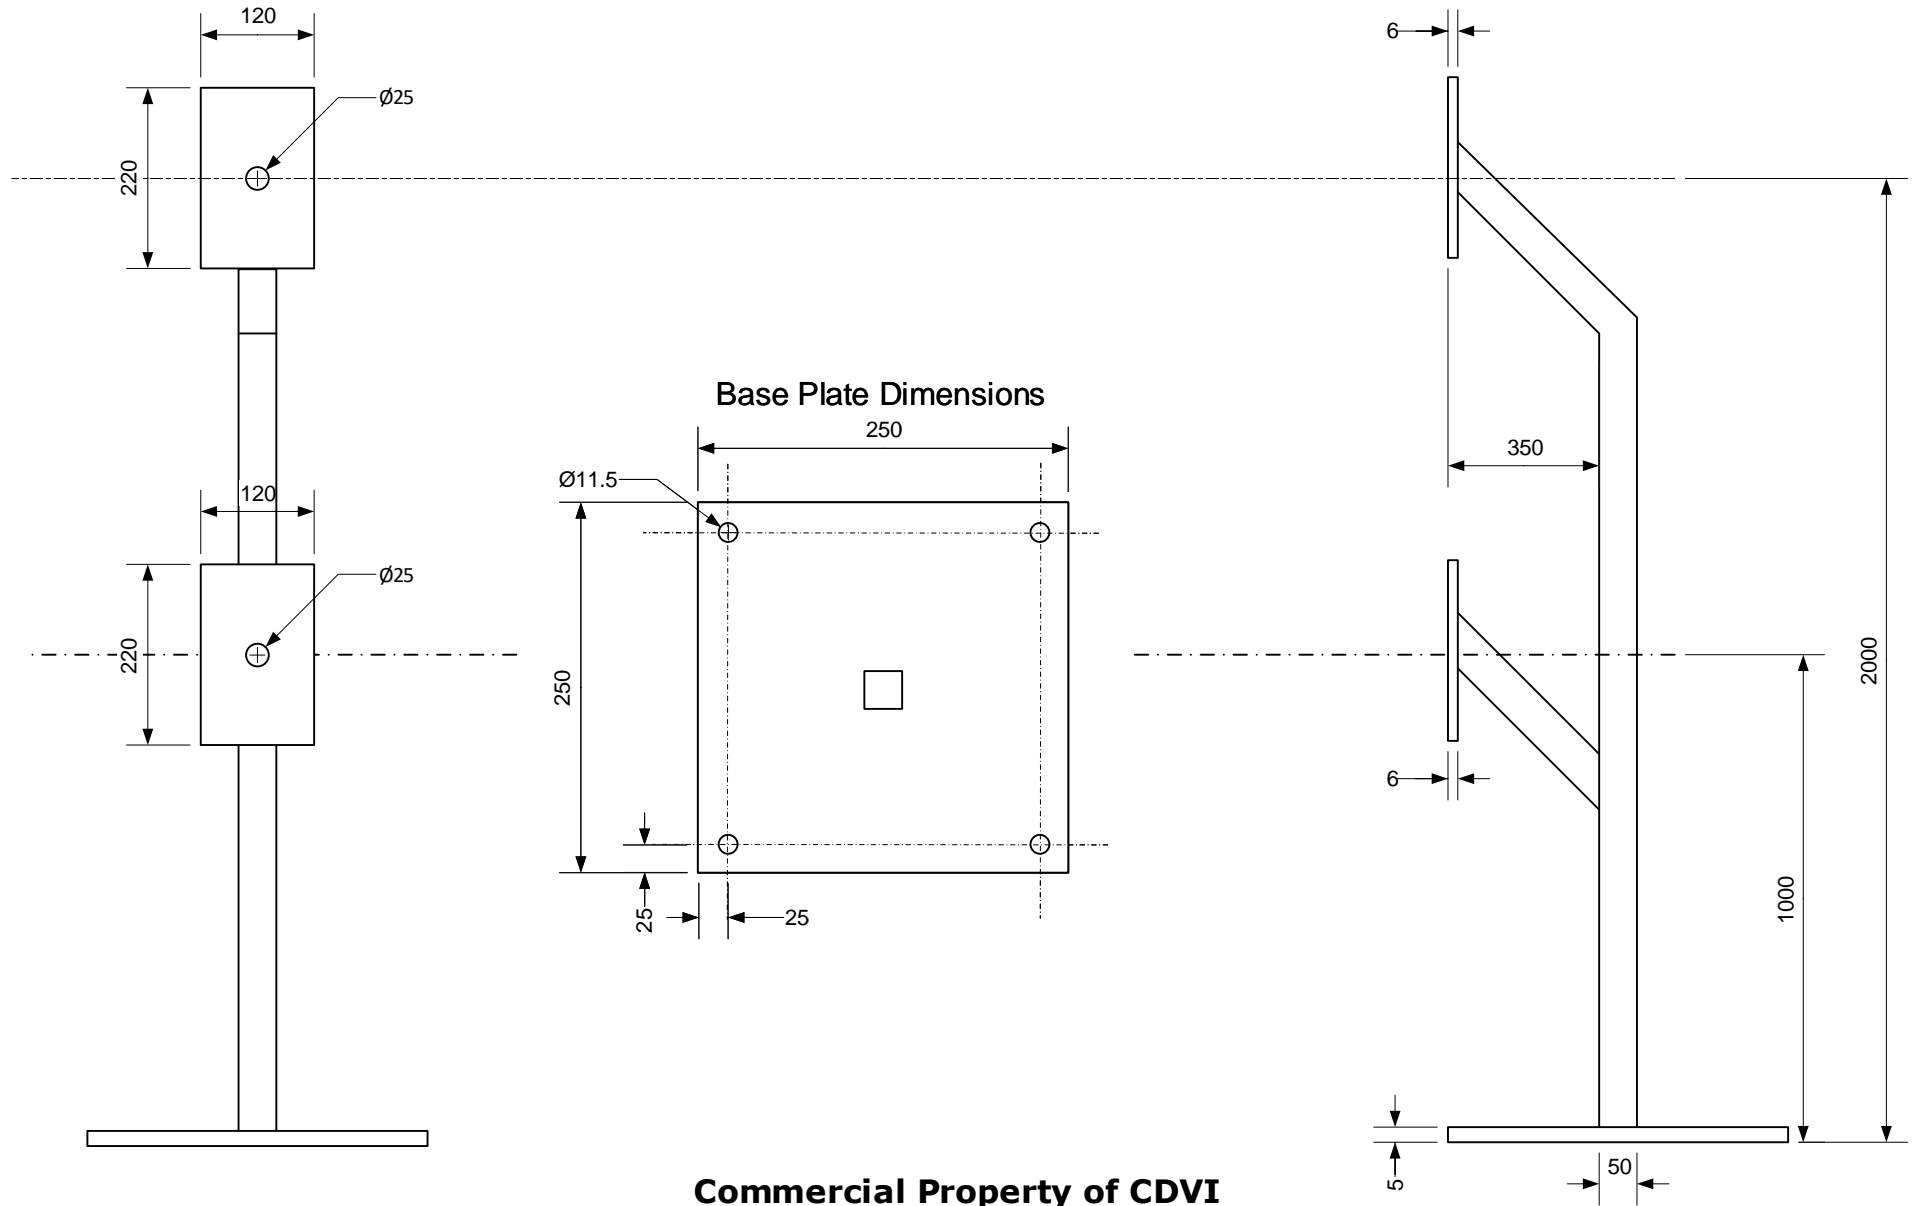

ALL DIMENSION ARE IN MM

Commercial Property of CDVI

	Title	Part No.	Material	Drawn By: I Oakley
	Car/Lorry Height Gooseneck Post – Black Powder Coat Finish	GNP-2CL	3mm Mild Steel	Date: 23/05/19
				Scale: Not to scale