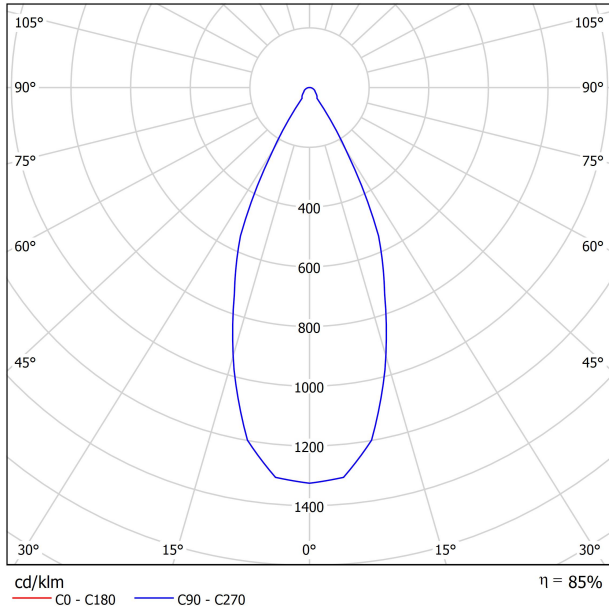

## DIMENSIONS

DIAGRAMME POLAIRE

DIAGRAMME CONIQUE

UGR

Glare Evaluation According to UGR											
ρ Ceiling		70	70	50	50	30	70	70	50	50	30
ρ Walls		50	30	50	30	30	50	30	50	30	30
ρ Floor		20	20	20	20	20	20	20	20	20	20
Room Size X Y		Viewing direction at right angles to lamp axis					Viewing direction parallel to lamp axis				
2H	2H	11.9	12.7	12.2	12.9	13.1	11.9	12.7	12.2	12.9	13.1
	3H	13.9	14.6	14.2	14.8	15.1	13.9	14.6	14.2	14.8	15.1
	4H	14.7	15.4	15.1	15.6	15.9	14.7	15.4	15.1	15.6	15.9
	6H	15.5	16.1	15.8	16.4	16.7	15.5	16.1	15.8	16.4	16.7
	8H	15.9	16.4	16.2	16.7	17.0	15.9	16.4	16.2	16.7	17.0
	12H	16.2	16.8	16.6	17.1	17.4	16.2	16.8	16.6	17.1	17.4
4H	2H	12.6	13.2	12.9	13.5	13.8	12.6	13.2	12.9	13.5	13.8
	3H	14.8	15.3	15.1	15.6	16.0	14.8	15.3	15.1	15.6	16.0
	4H	15.8	16.3	16.2	16.6	16.9	15.8	16.3	16.2	16.6	16.9
	6H	16.7	17.1	17.1	17.5	17.9	16.7	17.1	17.1	17.5	17.9
	8H	17.2	17.5	17.6	17.9	18.3	17.2	17.5	17.6	17.9	18.3
	12H	17.6	17.9	18.0	18.3	18.8	17.6	17.9	18.0	18.3	18.8
8H	4H	16.2	16.5	16.6	16.9	17.3	16.2	16.5	16.6	16.9	17.3
	6H	17.3	17.6	17.8	18.0	18.5	17.3	17.6	17.8	18.0	18.5
	8H	17.9	18.1	18.4	18.6	19.0	17.9	18.1	18.4	18.6	19.0
	12H	18.5	18.7	19.0	19.2	19.7	18.5	18.7	19.0	19.2	19.7
12H	4H	16.3	16.6	16.7	17.0	17.4	16.3	16.6	16.7	17.0	17.4
	6H	17.5	17.7	17.9	18.1	18.6	17.5	17.7	17.9	18.1	18.6
	8H	18.1	18.3	18.6	18.8	19.3	18.1	18.3	18.6	18.8	19.3
Variation of the observer position for the luminaire distances S											
S = 1.0H		+1.4 / -0.6					+1.4 / -0.6				
S = 1.5H		+2.6 / -0.8					+2.6 / -0.8				
S = 2.0H		+3.9 / -1.1					+3.9 / -1.1				
Standard table		BK05					BK05				
Correction Summand		1.0					1.0				
Corrected Glare Indices referring to 820lm Total Luminous Flux											