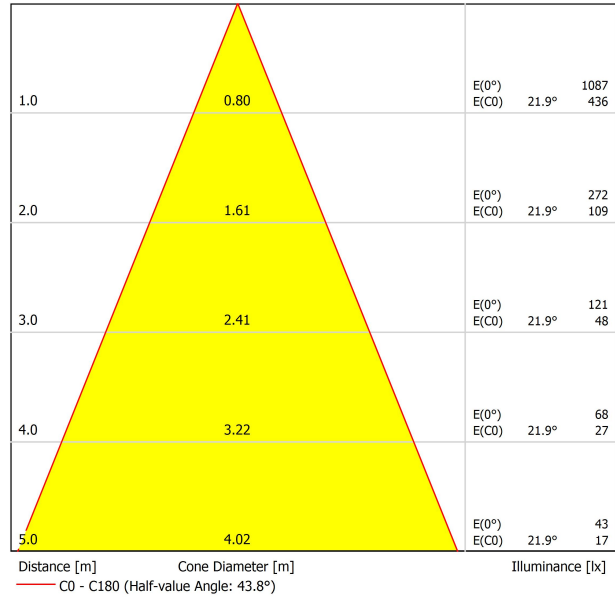

DIAGRAMME POLAIRE

DIAGRAMME CONIQUE

UGR

Glare Evaluation According to UGR											
ρ Ceiling		70	70	50	50	30	70	70	50	50	30
ρ Walls		50	30	50	30	30	50	30	50	30	30
ρ Floor		20	20	20	20	20	20	20	20	20	20
Room Size X Y		Viewing direction at right angles to lamp axis					Viewing direction parallel to lamp axis				
2H	2H	11.9	12.7	12.2	12.9	13.1	11.9	12.7	12.2	12.9	13.1
	3H	13.9	14.6	14.2	14.8	15.1	13.9	14.6	14.2	14.8	15.1
	4H	14.7	15.4	15.1	15.6	15.9	14.7	15.4	15.1	15.6	15.9
	6H	15.5	16.1	15.8	16.4	16.7	15.5	16.1	15.8	16.4	16.7
	8H	15.9	16.4	16.2	16.7	17.0	15.9	16.4	16.2	16.7	17.0
	12H	16.2	16.8	16.6	17.1	17.4	16.2	16.8	16.6	17.1	17.4
4H	2H	12.6	13.2	12.9	13.5	13.8	12.6	13.2	12.9	13.5	13.8
	3H	14.8	15.3	15.1	15.6	16.0	14.8	15.3	15.1	15.6	16.0
	4H	15.8	16.3	16.2	16.6	16.9	15.8	16.3	16.2	16.6	16.9
	6H	16.7	17.1	17.1	17.5	17.9	16.7	17.1	17.1	17.5	17.9
	8H	17.2	17.5	17.6	17.9	18.3	17.2	17.5	17.6	17.9	18.3
	12H	17.6	17.9	18.0	18.3	18.8	17.6	17.9	18.0	18.3	18.8
8H	4H	16.2	16.5	16.6	16.9	17.3	16.2	16.5	16.6	16.9	17.3
	6H	17.3	17.6	17.8	18.0	18.5	17.3	17.6	17.8	18.0	18.5
	8H	17.9	18.1	18.4	18.6	19.0	17.9	18.1	18.4	18.6	19.0
	12H	18.5	18.7	19.0	19.2	19.7	18.5	18.7	19.0	19.2	19.7
12H	4H	16.3	16.6	16.7	17.0	17.4	16.3	16.6	16.7	17.0	17.4
	6H	17.5	17.7	17.9	18.1	18.6	17.5	17.7	17.9	18.1	18.6
	8H	18.1	18.3	18.6	18.8	19.3	18.1	18.3	18.6	18.8	19.3
Variation of the observer position for the luminaire distances S											
S = 1.0H		+1.4 / -0.6					+1.4 / -0.6				
S = 1.5H		+2.6 / -0.8					+2.6 / -0.8				
S = 2.0H		+3.9 / -1.1					+3.9 / -1.1				
Standard table		BK05					BK05				
Correction Summand		1.0					1.0				
Corrected Glare Indices referring to 820lm Total Luminous Flux											