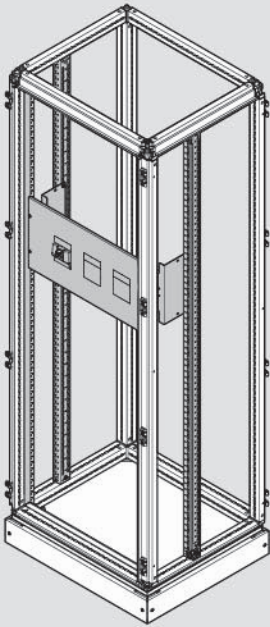

**quadro evo**  
enclosure internal system

W	W1	H	H1	D
450	350	1900	1800	400
700	600	800	2100	600
900	800	2100	2000	800
1000	600			

	H1
UC1800FB	1800
UC2000FB	2000

Type of Device	Installation H / V
H3	x160 x250 H250 H800/1000
H3+	P160 P250 P630 X630
Type of Device	Installation V
H3	H800/1600
HFD	Up to 400

**DIRECT**  

**DIRECT**  

**ROTARY**  

**ROTARY**  

UC000XHP

	H1		D
UC1800F	1800	UC300FU	400
UC2000F	2000	UC500FU	600
		UC700FU	800

Type of Device	Installation V
H3	x160 x250 H250 H800/1000 H1250/1600
H3+	P160 P250 P630 X630
HA	Up to 3200
HI	Up to 3200
HIC	Up to 3200
Type of Device	Installation V
HFD	Up to 400