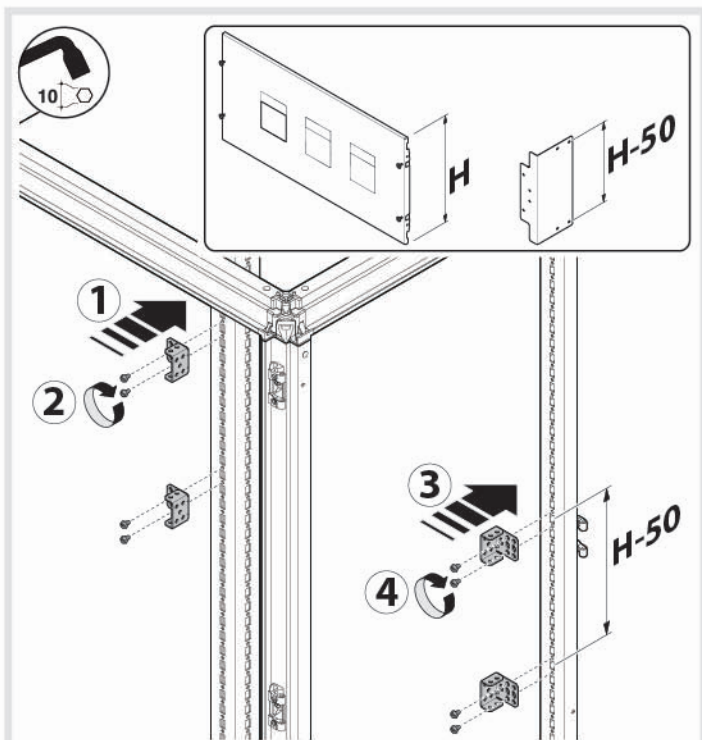

**DIRECT**  

**DIRECT**  

**ROTARY**  

**ROTARY**  

UC000XHP

	H1		D
UC1800F	1800	UC300FU	400
UC2000F	2000	UC500FU	600
		UC700FU	800

Type of Device	Installation V
H3	x160 x250 H250 H800/1000 H1250/1600
H3+	P160 P250 P630 X630
HA	Up to 3200
HI	Up to 3200
HIC	Up to 3200
Type of Device	Installation V
HFD	Up to 400