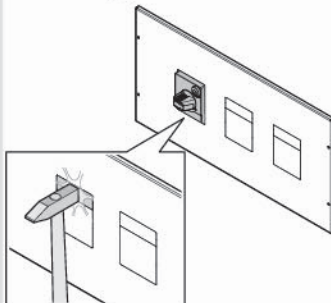

Type of Device	Installation H / V
H3	x160 x250 H250 H800/1000
H3+	P160 P250 P630 X630
Type of Device	Installation V
H3	H800/1600
HFD	Up to 400

DIRECT

DIRECT

ROTARY

ROTARY