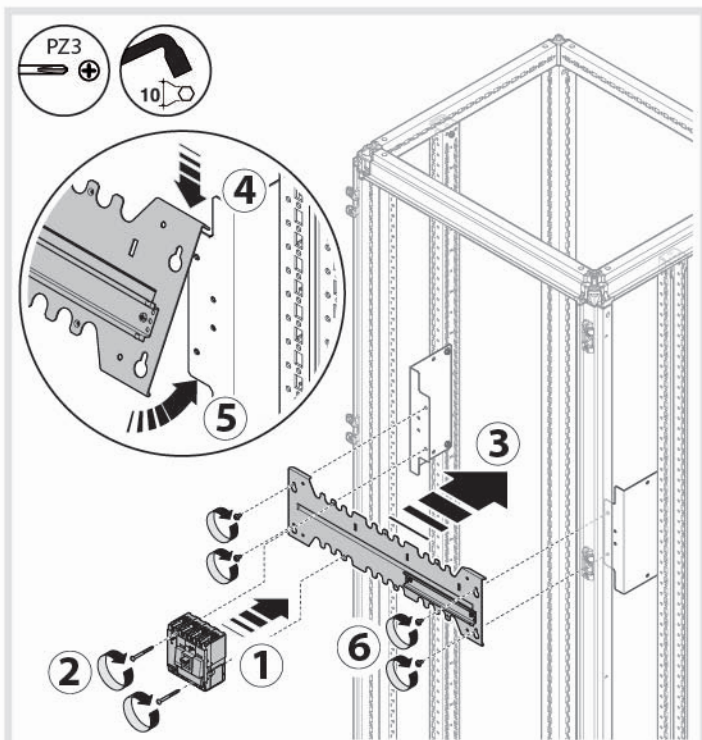

**DIRECT**  

**DIRECT**  

**ROTARY**  

**ROTARY**  

UC000XHP

	H1		D
UC1800F	1800	UC300FU	400
UC2000F	2000	UC500FU	600
		UC700FU	800

Type of Device	Installation V
H3	x160 x250 H250 H800/1000 H1250/1600
H3+	P160 P250 P630 X630
HA	Up to 3200
HI	Up to 3200
HIC	Up to 3200
Type of Device	Installation V
HFD	Up to 400