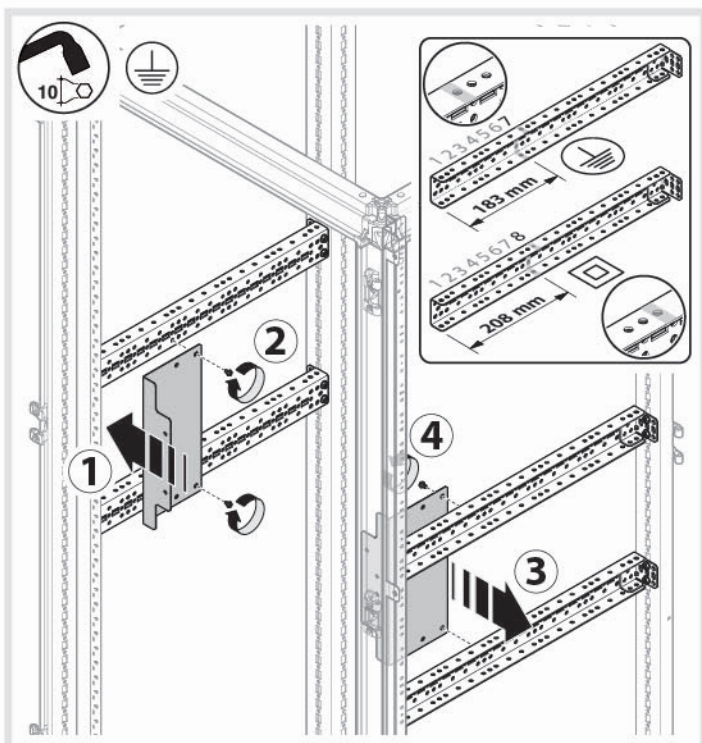

**quadro evo**  
enclosure internal system

W	W1	H	H1	D
450	350	1900	1800	400
700	600	800	2100	600
900	800	2100	2000	800
1000	600			

	H1
UC1800FB	1800
UC2000FB	2000

Type of Device	Installation H / V
H3	x160 x250 H250 H800/1000
H3+	P160 P250 P630 X630
Type of Device	Installation V
H3	H800/1600
HFD	Up to 400

**DIRECT**  

**DIRECT**  

**ROTARY**  

**ROTARY**  

UC000XHP

	H1		D
UC1800F	1800	UC300FU	400
UC2000F	2000	UC500FU	600
		UC700FU	800

Type of Device	Installation V
H3	x160 x250 H250 H800/1000 H1250/1600
H3+	P160 P250 P630 X630
HA	Up to 3200
HI	Up to 3200
HIC	Up to 3200
Type of Device	Installation V
HFD	Up to 400