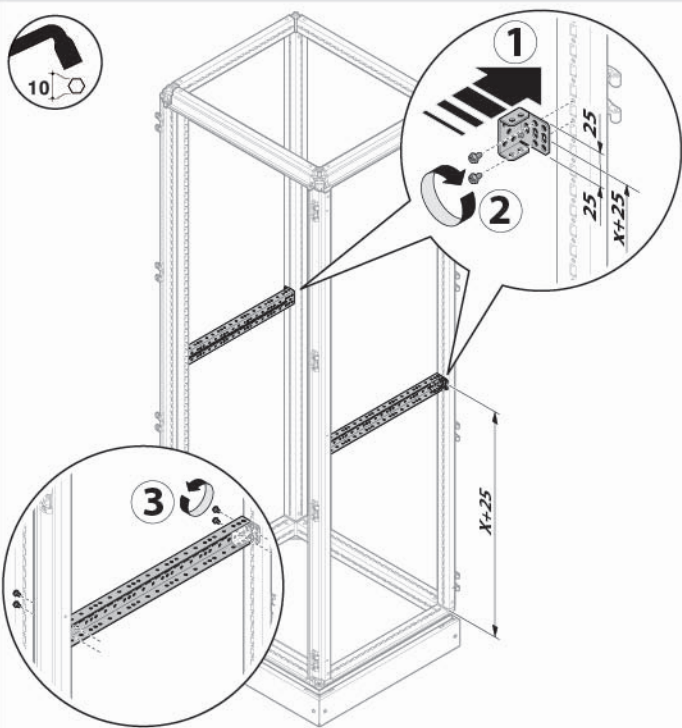

	H1
UC1800F	1800
UC2000F	2000

	D
UC500FU	600
UC700FU	800

	Device 3/4 Poles	W	Type
	HW1		
UC6040HW1	1600A	600	FIX D/W
UC8040HW1	1600A	800	FIX D/W

	H1
UC1800F	1800
UC2000F	2000

	D
UC300FU	400
UC500FU	600
UC700FU	800