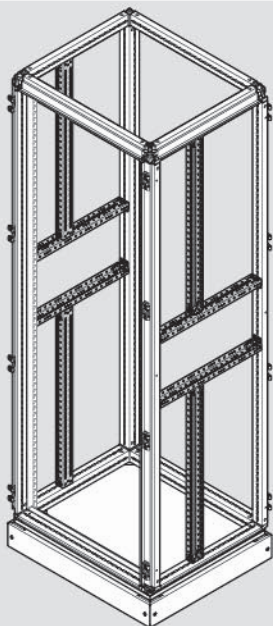

**quadro evo**  
enclosure internal system

W	W1	H	H1	D
450	350	1900	1800	400
700	600	800	2100	600
900	800	2100	2000	800
1000	600			

	H1
UC1800FB	1800
UC2000FB	2000

Type of Device	Installation H / V
H3	x160 x250 H250 H800/1000
H3+	P160 P250 P630 X630
Type of Device	Installation V
H3	H800/1600
HFD	Up to 400

**DIRECT**  

**DIRECT**  

**ROTARY**  

**ROTARY**  

UC000XHP

	H1		D
UC1800F	1800	UC300FU	400
UC2000F	2000	UC500FU	600
		UC700FU	800

Type of Device	Installation V
H3	x160 x250 H250 H800/1000 H1250/1600
H3+	P160 P250 P630 X630
HA	Up to 3200
HI	Up to 3200
HIC	Up to 3200
Type of Device	Installation V
HFD	Up to 400