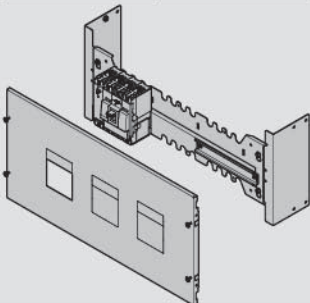

**quadro evo**  
enclosure internal system

W	W1	H	H1	D
450	350	1900	1800	400
700	600	800	2100	600
900	800	2100	2000	800
1000	600			

	H1
UC1800FB	1800
UC2000FB	2000

Type of Device	Installation H / V
H3	x160 x250 H250 H800/1000
H3+	P160 P250 P630 X630
Type of Device	Installation V
H3	H800/1600
HFD	Up to 400

**DIRECT**  

**DIRECT**  

**ROTARY**  

**ROTARY**  

UC000XHP

	H1		D
UC1800F	1800	UC300FU	400
UC2000F	2000	UC500FU	600
		UC700FU	800

Type of Device	Installation V
H3	x160 x250 H250 H800/1000 H1250/1600
H3+	P160 P250 P630 X630
HA	Up to 3200
HI	Up to 3200
HIC	Up to 3200
Type of Device	Installation V
HFD	Up to 400