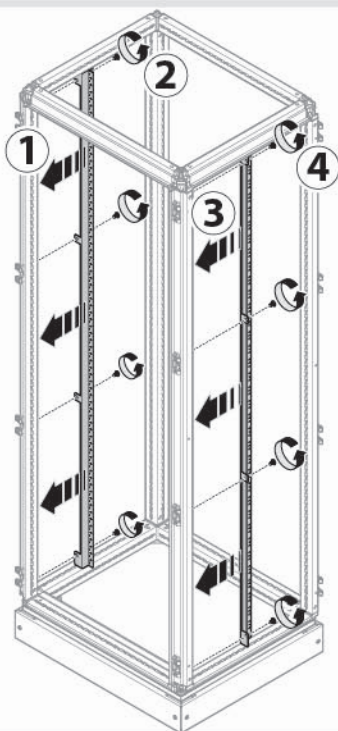

**DIRECT**  

**DIRECT**  

**ROTARY**  

**ROTARY**  

UC000XHP

	H1		D
UC1800F	1800	UC300FU	400
UC2000F	2000	UC500FU	600
		UC700FU	800

Type of Device	Installation V
H3	x160 x250 H250 H800/1000 H1250/1600
H3+	P160 P250 P630 X630
HA	Up to 3200
HI	Up to 3200
HIC	Up to 3200
Type of Device	Installation V
HFD	Up to 400

	H1
UC1800F UC2000F	1800 2000

	P
UC300FU UC500FU UC700FU	400 600 800

	H
UC300BU UC400BU UC500BU UC600BU UC700BU UC800BU UC900BU UC1000BU	300 400 500 600 700 800 900 1000

2b

	H1	Q.TA
UC1800FB	1800	2
UC2000FB	2000	2