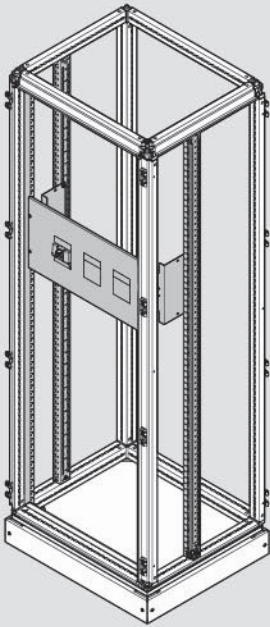

**quadro evo**  
enclosure internal system

W	W1	H	H1	D
450	350	1900	1800	400
700	600	800	2100	600
900	800	2100	2000	800
1000	600			

	H1
UC1800FB	1800
UC2000FB	2000

Type of Device	Installation H / V
H3	x160 x250 H250 H800/1000
H3+	P160 P250 P630 X630
Type of Device	Installation V
H3	H800/1600
HFD	Up to 400

**DIRECT**  

**DIRECT**  

**ROTARY**  

**ROTARY**  

UC000XHP

	H1		D
UC1800F	1800	UC300FU	400
UC2000F	2000	UC500FU	600
		UC700FU	800

Type of Device	Installation V
H3	x160 x250 H250 H800/1000 H1250/1600
H3+	P160 P250 P630 X630
HA	Up to 3200
HI	Up to 3200
HIC	Up to 3200
Type of Device	Installation V
HFD	Up to 400