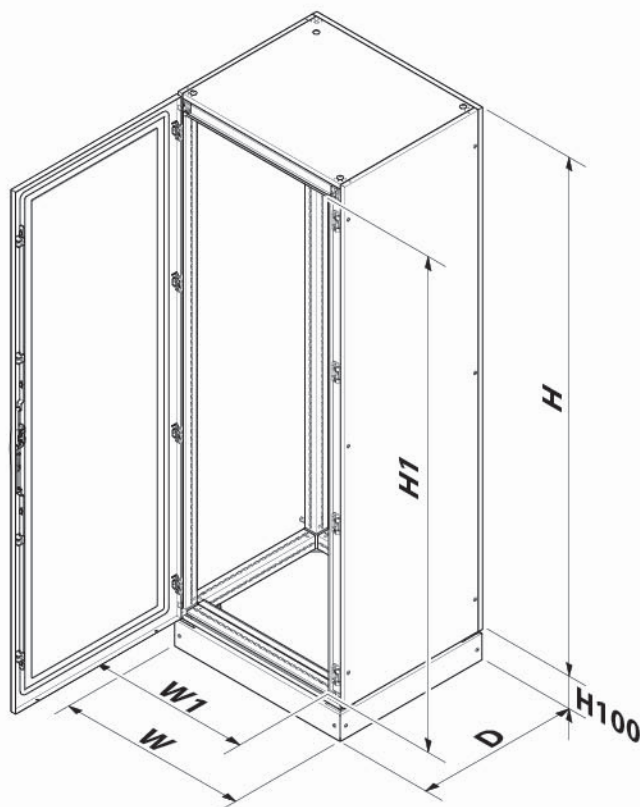

**quadro evo**  
enclosure internal system

W	W1	H	H1	D
450	350	1900	1800	400
700	600	800	2100	600
900	800	2100	2000	800
1000	600			

	H1
UC1800FB	1800
UC2000FB	2000

Type of Device	Installation H / V
H3	x160 x250 H250 H800/1000
H3+	P160 P250 P630 X630
Type of Device	Installation V
H3	H800/1600
HFD	Up to 400