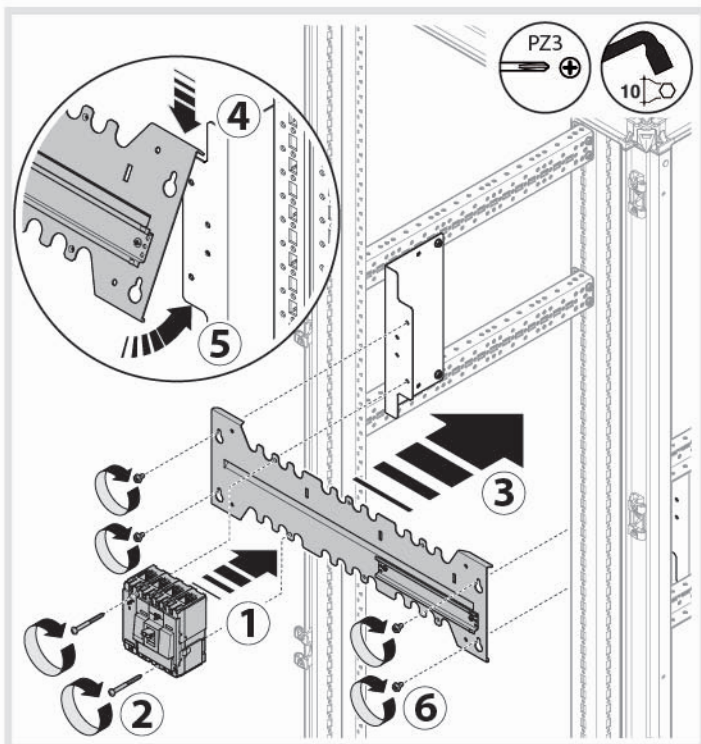

**DIRECT**  

**DIRECT**  

**ROTARY**  

**ROTARY**  

UC000XHP

	H1		D
UC1800F	1800	UC300FU	400
UC2000F	2000	UC500FU	600
		UC700FU	800

Type of Device	Installation V
H3	x160 x250 H250 H800/1000 H1250/1600
H3+	P160 P250 P630 X630
HA	Up to 3200
HI	Up to 3200
HIC	Up to 3200
Type of Device	Installation V
HFD	Up to 400