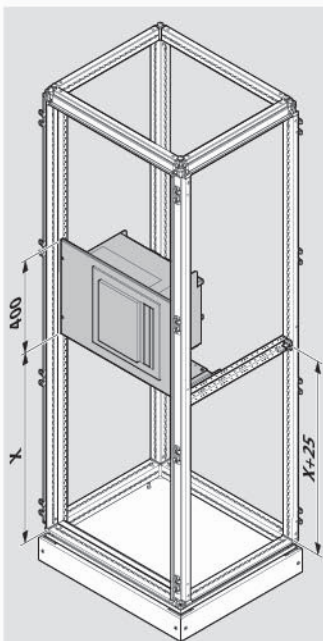

	H1
UC1800F	1800
UC2000F	2000

	D
UC500FU	600
UC700FU	800

	Device 3/4 Poles	W	Type
	HW1		
UC6040HW1	1600A	600	FIX D/W
UC8040HW1	1600A	800	FIX D/W

	H1
UC1800F	1800
UC2000F	2000

	D
UC300FU	400
UC500FU	600
UC700FU	800