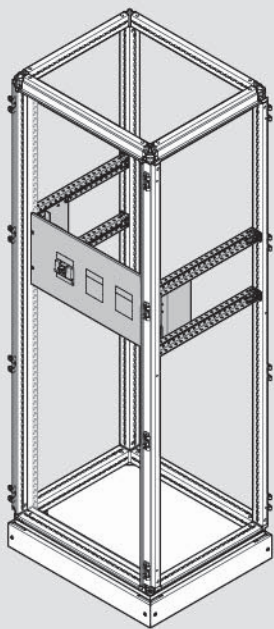

**quadro evo**  
enclosure internal system

W	W1	H	H1	D
450	350	1900	1800	400
700	600	800	2100	600
900	800	2100	2000	800
1000	600			

	H1
UC1800FB	1800
UC2000FB	2000

Type of Device	Installation H / V
H3	x160 x250 H250 H800/1000
H3+	P160 P250 P630 X630
Type of Device	Installation V
H3	H800/1600
HFD	Up to 400

**DIRECT**  

**DIRECT**  

**ROTARY**  

**ROTARY**  

UC000XHP

	H1		D
UC1800F	1800	UC300FU	400
UC2000F	2000	UC500FU	600
		UC700FU	800

Type of Device	Installation V
H3	x160 x250 H250 H800/1000 H1250/1600
H3+	P160 P250 P630 X630
HA	Up to 3200
HI	Up to 3200
HIC	Up to 3200
Type of Device	Installation V
HFD	Up to 400