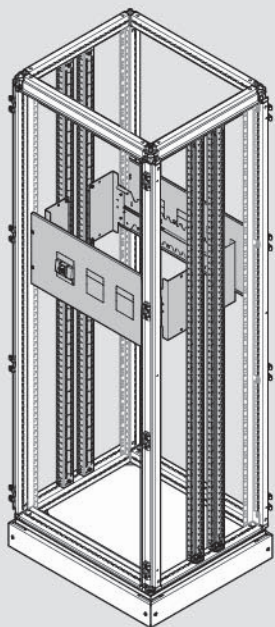

**DIRECT**  

**DIRECT**  

**ROTARY**  

**ROTARY**  

UC000XHP

	H1		D
UC1800F	1800	UC300FU	400
UC2000F	2000	UC500FU	600
		UC700FU	800

Type of Device	Installation V
H3	x160 x250 H250 H800/1000 H1250/1600
H3+	P160 P250 P630 X630
HA	Up to 3200
HI	Up to 3200
HIC	Up to 3200
Type of Device	Installation V
HFD	Up to 400

	H1
UC1800F UC2000F	1800 2000

	P
UC300FU UC500FU UC700FU	400 600 800

	H
UC300BU UC400BU UC500BU UC600BU UC700BU UC800BU UC900BU UC1000BU	300 400 500 600 700 800 900 1000

2b

	H1	Q.TA
UC1800FB	1800	2
UC2000FB	2000	2

	W1	H1
UC1530MD	350	150
UC1560MD	600	150
UC1580MD	800	150
UC2030MD	350	200
UC2060MD	600	200
UC2080MD	800	200

	H1
UC1800F	1800
UC2000F	2000

	Device	W
<b>HWT</b>		
UC766HWT	ACB HWT kit 2000 A	600
UC786HWT	ACB HWT kit 2000 A	800
UC886HWT	ACB HWT kit 4000 A	800
<b>HW</b>		
UC766HW	ACB HW kit 2000 A	600
UC886HW	ACB HW kit 4000 A	800

	H1
UC1800F	1800
UC2000F	2000

	D
UC500FU	600
UC700FU	800

	Device 3/4 Poles	W	Type
	HW1		
UC6040HW1	1600A	600	FIX D/W
UC8040HW1	1600A	800	FIX D/W

	H1
UC1800F	1800
UC2000F	2000

	D
UC300FU	400
UC500FU	600
UC700FU	800