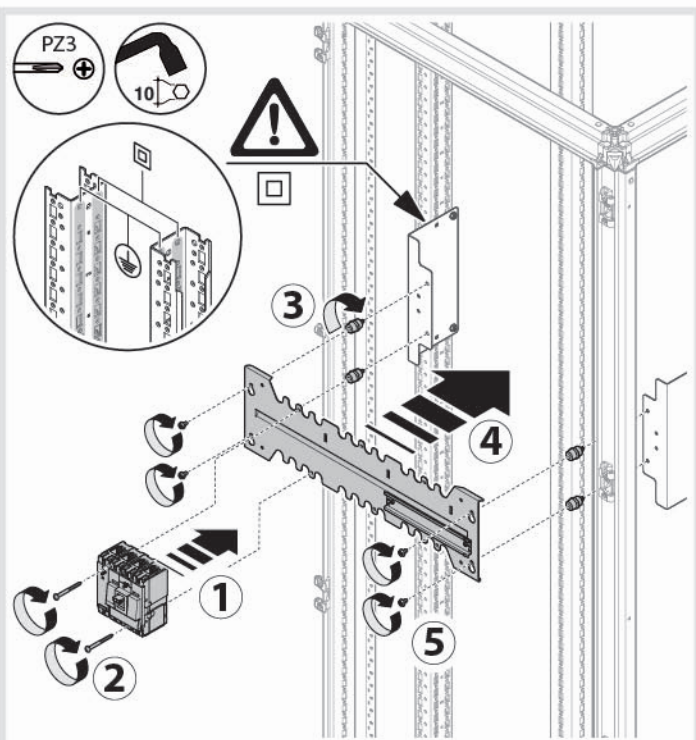

**DIRECT**  

**DIRECT**  

**ROTARY**  

**ROTARY**  

UC000XHP

	H1		D
UC1800F	1800	UC300FU	400
UC2000F	2000	UC500FU	600
		UC700FU	800

Type of Device	Installation V
H3	x160 x250 H250 H800/1000 H1250/1600
H3+	P160 P250 P630 X630
HA	Up to 3200
HI	Up to 3200
HIC	Up to 3200
Type of Device	Installation V
HFD	Up to 400