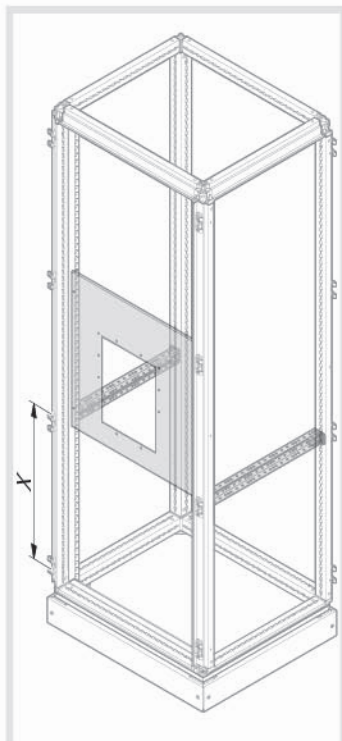

	W1	H1
UC1530MD	350	150
UC1560MD	600	150
UC1580MD	800	150
UC2030MD	350	200
UC2060MD	600	200
UC2080MD	800	200

	H1
UC1800F	1800
UC2000F	2000

	Device	W
<b>HWT</b>		
UC766HWT	ACB HWT kit 2000 A	600
UC786HWT	ACB HWT kit 2000 A	800
UC886HWT	ACB HWT kit 4000 A	800
<b>HW</b>		
UC766HW	ACB HW kit 2000 A	600
UC886HW	ACB HW kit 4000 A	800

	H1
UC1800F	1800
UC2000F	2000

	D
UC500FU	600
UC700FU	800

	Device 3/4 Poles	W	Type
	HW1		
UC6040HW1	1600A	600	FIX D/W
UC8040HW1	1600A	800	FIX D/W

	H1
UC1800F	1800
UC2000F	2000

	D
UC300FU	400
UC500FU	600
UC700FU	800