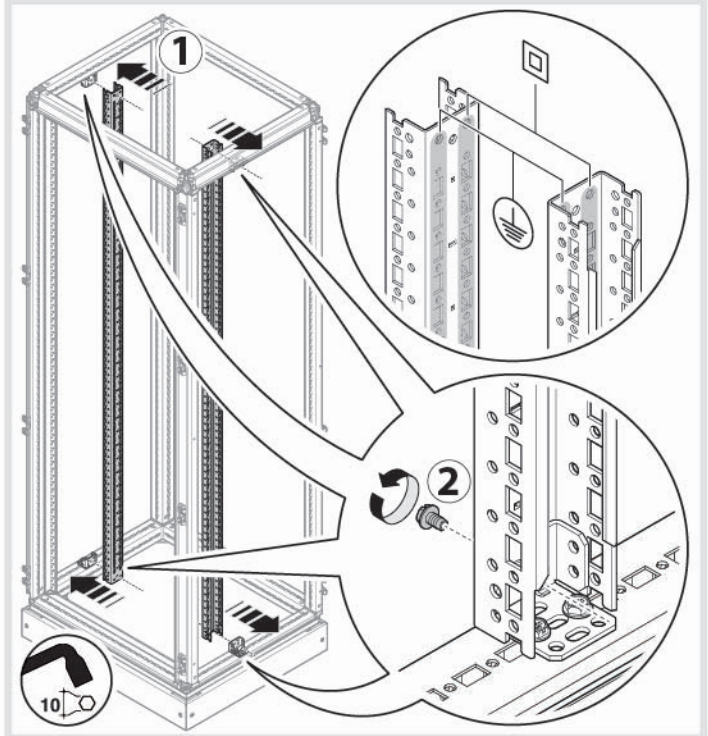

**quadro evo**  
enclosure internal system

W	W1	H	H1	D
450	350	1900	1800	400
700	600	800	2100	600
900	800	2100	2000	800
1000	600			

	H1
UC1800FB	1800
UC2000FB	2000

Type of Device	Installation H / V
H3	x160 x250 H250 H800/1000
H3+	P160 P250 P630 X630
Type of Device	Installation V
H3	H800/1600
HFD	Up to 400

**DIRECT**  

**DIRECT**  

**ROTARY**  

**ROTARY**  

UC000XHP

	H1		D
UC1800F	1800	UC300FU	400
UC2000F	2000	UC500FU	600
		UC700FU	800

Type of Device	Installation V
H3	x160 x250 H250 H800/1000 H1250/1600
H3+	P160 P250 P630 X630
HA	Up to 3200
HI	Up to 3200
HIC	Up to 3200
Type of Device	Installation V
HFD	Up to 400