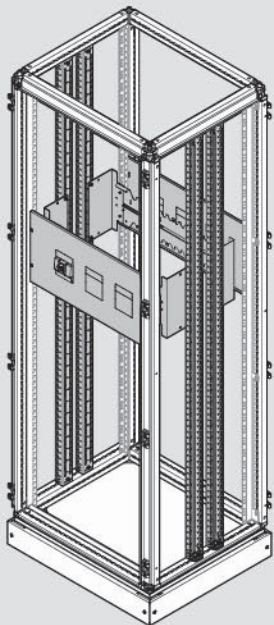

**DIRECT**  

**DIRECT**  

**ROTARY**  

**ROTARY**  

UC000XHP

	H1		D
UC1800F	1800	UC300FU	400
UC2000F	2000	UC500FU	600
		UC700FU	800

Type of Device	Installation V
H3	x160 x250 H250 H800/1000 H1250/1600
H3+	P160 P250 P630 X630
HA	Up to 3200
HI	Up to 3200
HIC	Up to 3200
Type of Device	Installation V
HFD	Up to 400

	H1
UC1800F UC2000F	1800 2000

	P
UC300FU UC500FU UC700FU	400 600 800

	H
UC300BU UC400BU UC500BU UC600BU UC700BU UC800BU UC900BU UC1000BU	300 400 500 600 700 800 900 1000

2b

	H1	Q.TA
UC1800FB	1800	2
UC2000FB	2000	2

	W1	H1
UC1530MD	350	150
UC1560MD	600	150
UC1580MD	800	150
UC2030MD	350	200
UC2060MD	600	200
UC2080MD	800	200

	H1
UC1800F	1800
UC2000F	2000

	Device	W
<b>HWT</b>		
UC766HWT	ACB HWT kit 2000 A	600
UC786HWT	ACB HWT kit 2000 A	800
UC886HWT	ACB HWT kit 4000 A	800
<b>HW</b>		
UC766HW	ACB HW kit 2000 A	600
UC886HW	ACB HW kit 4000 A	800