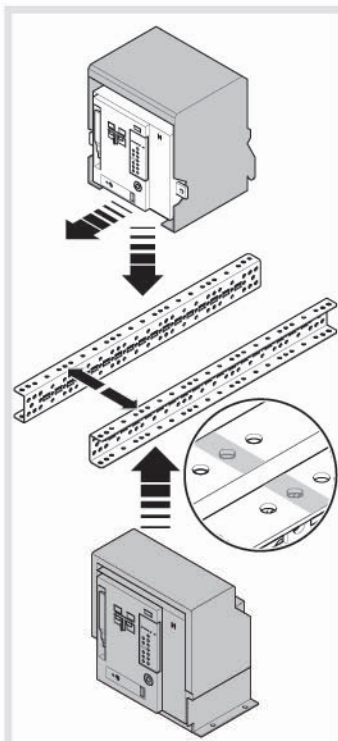

	W1	H1
UC1530MD	350	150
UC1560MD	600	150
UC1580MD	800	150
UC2030MD	350	200
UC2060MD	600	200
UC2080MD	800	200

	H1
UC1800F	1800
UC2000F	2000

	Device	W
<b>HWT</b>		
UC766HWT	ACB HWT kit 2000 A	600
UC786HWT	ACB HWT kit 2000 A	800
UC886HWT	ACB HWT kit 4000 A	800
<b>HW</b>		
UC766HW	ACB HW kit 2000 A	600
UC886HW	ACB HW kit 4000 A	800

	H1
UC1800F	1800
UC2000F	2000

	D
UC500FU	600
UC700FU	800

	Device 3/4 Poles	W	Type
	HW1		
UC6040HW1	1600A	600	FIX D/W
UC8040HW1	1600A	800	FIX D/W

	H1
UC1800F	1800
UC2000F	2000

	D
UC300FU	400
UC500FU	600
UC700FU	800

**FIX - 4P**

**FIX - 3P**

**D/W - 3P**

**D/W - 4P**

	Device 3/4 Poles	W	Type
	HW2		
UC6060HW2	≤2500A	600	FIX D/W
UC8060HW2	≤2500A	800	FIX D/W

	H1
UC1800F	1800
UC2000F	2000

	D
UC700FU	800

Fix	quadro evo	HWY284H
DW	quadro evo	HWY285H