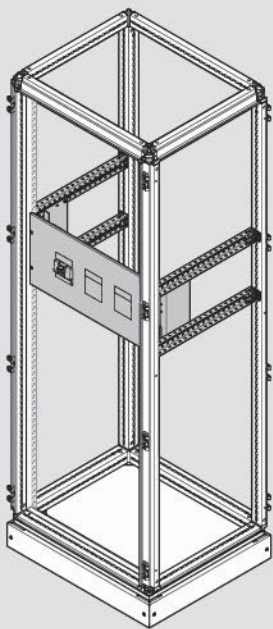

**quadro evo**  
enclosure internal system

W	W1	H	H1	D
450	350	1900	1800	400
700	600	800	2100	600
900	800	2100	2000	800
1000	600			

	H1
UC1800FB	1800
UC2000FB	2000

Type of Device	Installation H / V
H3	x160 x250 H250 H800/1000
H3+	P160 P250 P630 X630
Type of Device	Installation V
H3	H800/1600
HFD	Up to 400

**DIRECT**  

**DIRECT**  

**ROTARY**  

**ROTARY**  

UC000XHP

	H1		D
UC1800F	1800	UC300FU	400
UC2000F	2000	UC500FU	600
		UC700FU	800

Type of Device	Installation V
H3	x160 x250 H250 H800/1000 H1250/1600
H3+	P160 P250 P630 X630
HA	Up to 3200
HI	Up to 3200
HIC	Up to 3200
Type of Device	Installation V
HFD	Up to 400