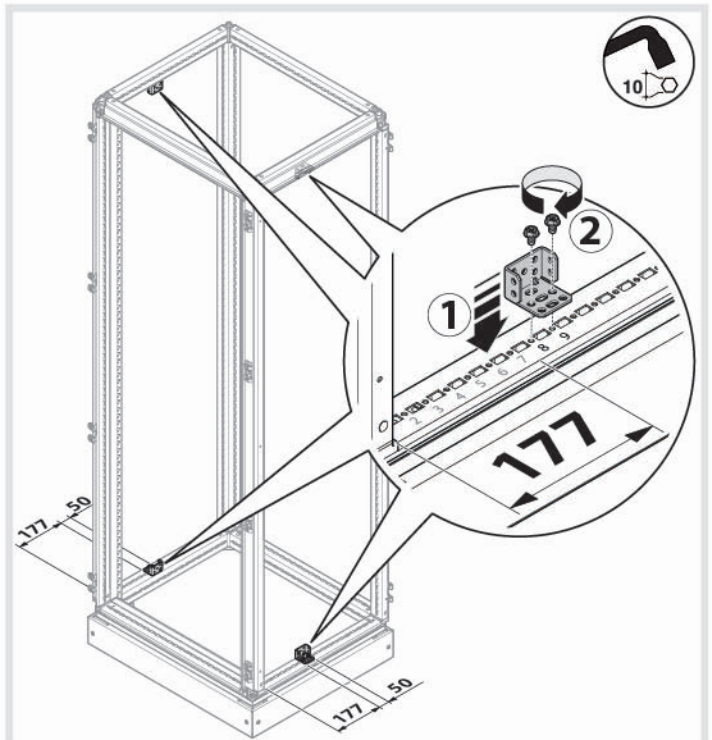

**quadro evo**  
enclosure internal system

W	W1	H	H1	D
450	350	1900	1800	400
700	600	800	2100	600
900	800	2100	2000	800
1000	600			

	H1
UC1800FB	1800
UC2000FB	2000

Type of Device	Installation H / V
H3	x160 x250 H250 H800/1000
H3+	P160 P250 P630 X630
Type of Device	Installation V
H3	H800/1600
HFD	Up to 400