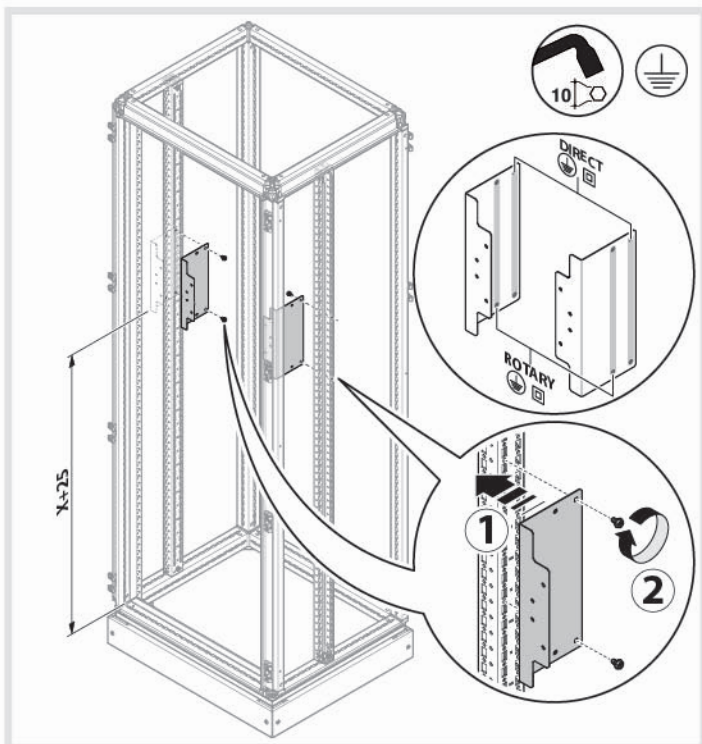

**quadro evo**  
enclosure internal system

W	W1	H	H1	D
450	350	1900	1800	400
700	600	800	2100	600
900	800	2100	2000	800
1000	600			

	H1
UC1800FB	1800
UC2000FB	2000

Type of Device	Installation H / V
H3	x160 x250 H250 H800/1000
H3+	P160 P250 P630 X630
Type of Device	Installation V
H3	H800/1600
HFD	Up to 400

**DIRECT**  

**DIRECT**  

**ROTARY**  

**ROTARY**  

UC000XHP

	H1		D
UC1800F	1800	UC300FU	400
UC2000F	2000	UC500FU	600
		UC700FU	800

Type of Device	Installation V
H3	x160 x250 H250 H800/1000 H1250/1600
H3+	P160 P250 P630 X630
HA	Up to 3200
HI	Up to 3200
HIC	Up to 3200
Type of Device	Installation V
HFD	Up to 400