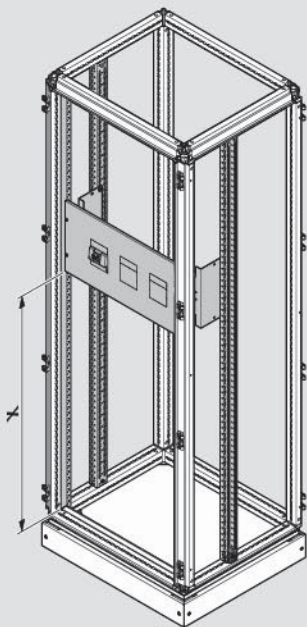

**DIRECT**  

**DIRECT**  

**ROTARY**  

**ROTARY**  

UC000XHP

	H1		D
UC1800F	1800	UC300FU	400
UC2000F	2000	UC500FU	600
		UC700FU	800

Type of Device	Installation V
H3	x160 x250 H250 H800/1000 H1250/1600
H3+	P160 P250 P630 X630
HA	Up to 3200
HI	Up to 3200
HIC	Up to 3200
Type of Device	Installation V
HFD	Up to 400