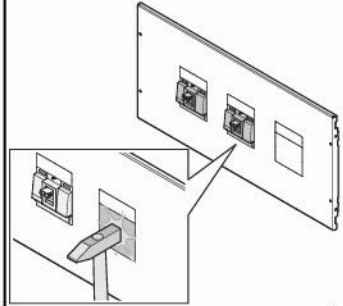

**quadro evo**  
enclosure internal system

W	W1	H	H1	D
450	350	1900	1800	400
700	600	800	2100	600
900	800	2100	2000	800
1000	600			

	H1
UC1800FB	1800
UC2000FB	2000

Type of Device	Installation H / V
H3	x160 x250 H250 H800/1000
H3+	P160 P250 P630 X630
Type of Device	Installation V
H3	H800/1600
HFD	Up to 400

**DIRECT**  

**DIRECT**  

**ROTARY**  

**ROTARY**  

UC000XHP

	H1		D
UC1800F	1800	UC300FU	400
UC2000F	2000	UC500FU	600
		UC700FU	800

Type of Device	Installation V
H3	x160 x250 H250 H800/1000 H1250/1600
H3+	P160 P250 P630 X630
HA	Up to 3200
HI	Up to 3200
HIC	Up to 3200
Type of Device	Installation V
HFD	Up to 400