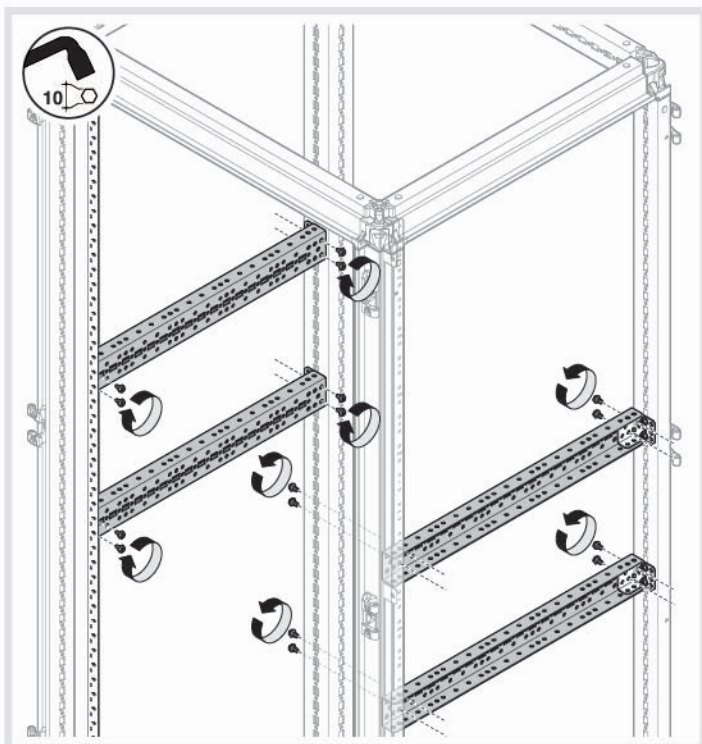

**DIRECT**  

**DIRECT**  

**ROTARY**  

**ROTARY**  

UC000XHP

	H1		D
UC1800F	1800	UC300FU	400
UC2000F	2000	UC500FU	600
		UC700FU	800

Type of Device	Installation V
H3	x160 x250 H250 H800/1000 H1250/1600
H3+	P160 P250 P630 X630
HA	Up to 3200
HI	Up to 3200
HIC	Up to 3200
Type of Device	Installation V
HFD	Up to 400