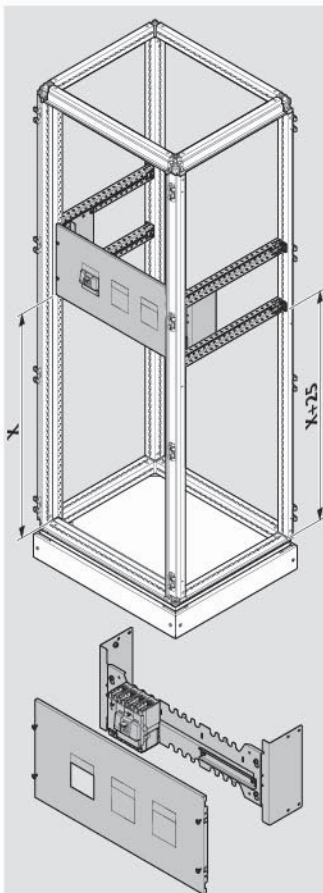

**quadro evo**  
enclosure internal system

W	W1	H	H1	D
450	350	1900	1800	400
700	600	800	2100	600
900	800	2100	2000	800
1000	600			

	H1
UC1800FB	1800
UC2000FB	2000

Type of Device	Installation H / V
H3	x160 x250 H250 H800/1000
H3+	P160 P250 P630 X630
Type of Device	Installation V
H3	H800/1600
HFD	Up to 400

**DIRECT**  

**DIRECT**  

**ROTARY**  

**ROTARY**  

UC000XHP

	H1		D
UC1800F	1800	UC300FU	400
UC2000F	2000	UC500FU	600
		UC700FU	800

Type of Device	Installation V
H3	x160 x250 H250 H800/1000 H1250/1600
H3+	P160 P250 P630 X630
HA	Up to 3200
HI	Up to 3200
HIC	Up to 3200
Type of Device	Installation V
HFD	Up to 400