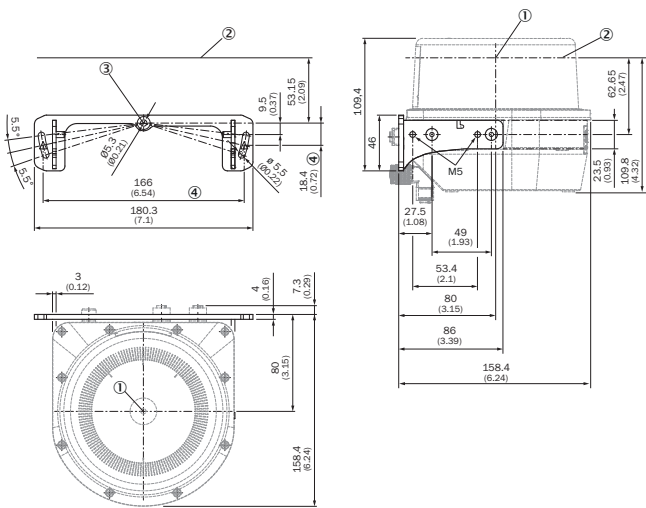

Mounting kit 1a

SICK
Sensor Intelligence.

Illustration may differ

Ordering information

Type	Part no.
Mounting kit 1a	2093194

Other models and accessories → www.sick.com/

Detailed technical data

Technical specifications

Accessory group	Terminal and alignment brackets
Accessory family	Alignment brackets
Suitable for	LMS1000, MRS1000, LRS4000
Material	X6CRNITI1810 (1.4541)
Items supplied	Mounting kit 1a 4 x M5 x 10 countersunk screws, stainless steel
Dimensions (W x H x L)	86 mm x 46 mm x 180 mm
Description	Easy Mount
Weight	195 g

Dimensional drawing (Dimensions in mm (inch))

- ① Scan axis
- ② Scan plane 0°
- ③ Rotation axis
- ④ Tapped hole for countersunk screw M5

Mounting bracket

- ① Scan axis
- ② Scan plane 0°
- ③ Rotation axis
- ④ Tapped hole for countersunk screw M5