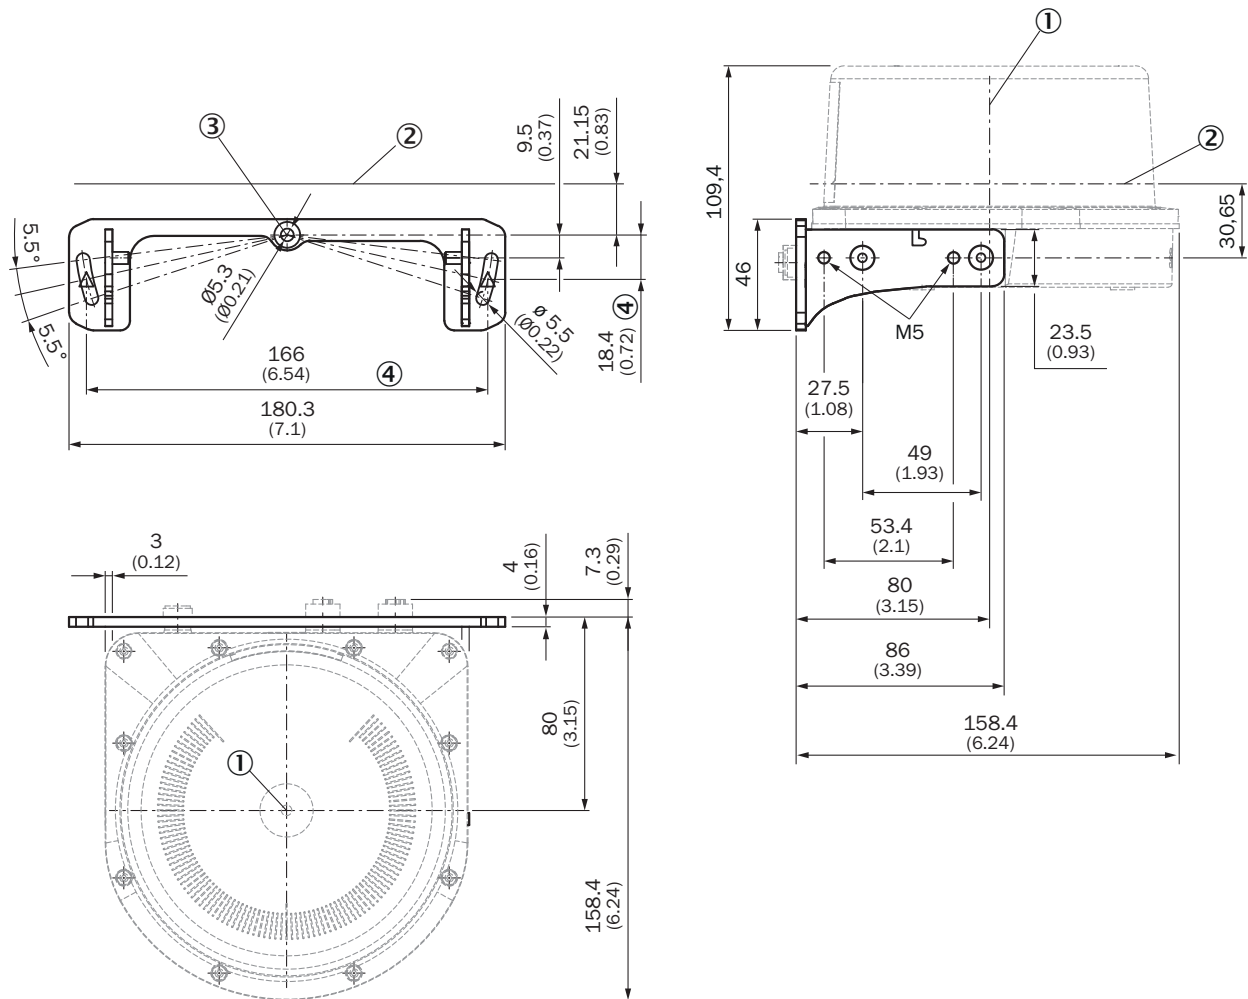

Accessory group	Terminal and alignment brackets
Accessory family	Alignment brackets
Suitable for	LMS1000, MRS1000, LRS4000
Material	X6CRNITI1810 (1.4541)
Items supplied	Mounting kit 1a 4 x M5 x 10 countersunk screws, stainless steel
Dimensions (W x H x L)	86 mm x 46 mm x 180 mm
Description	Easy Mount
Weight	195 g

Dimensional drawing (Dimensions in mm (inch))

- ① Scan axis
- ② Scan plane 0°
- ③ Rotation axis
- ④ Tapped hole for countersunk screw M5

Mounting bracket

- ① Scan axis
- ② Scan plane 0°
- ③ Rotation axis
- ④ Tapped hole for countersunk screw M5