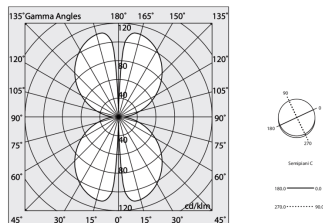

Novalux S.r.l. via Marzabotto, 2 40050 Funo di Argelato (BO) Italy
Tel: +39 051 860558 · Fax +39 051 6647859 · Mail: info@novalux.it · VAT number 00536541204 · novalux.com
Company subject to the management and coordination by SLV GmbH

This technical data sheet is owned by Novalux S.r.l., all rights reserved. Novalux S.r.l. reserves the right to make changes without prior notice.