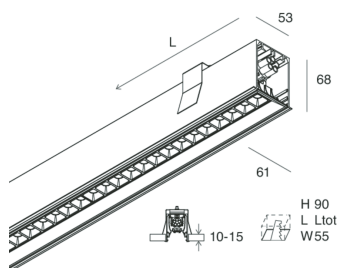

HERO C

108820.02

novalux
ITALIAN LIGHTING DESIGN SINCE 1948

Features

Use: Indoor
Type of installation: RECESSED INTO PLASTERBOARD
Emission: DIRECT
Optics: MICRO OPTICS
Colour: BLACK
Dimming: ON/OFF
Emergency: NO
L: 1428mm
A: 61mm
H: 68mm
Made in: ITALY
Warranty: 5 years
Weight: 4.2kg