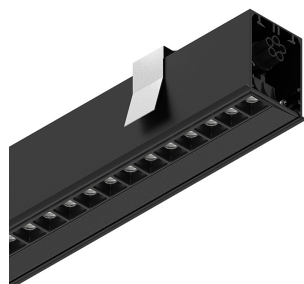

HERO C

108820.02

novalux
ITALIAN LIGHTING DESIGN SINCE 1948

Features

Use: Indoor
Type of installation: RECESSED INTO PLASTERBOARD
Emission: DIRECT
Optics: MICRO OPTICS
Colour: BLACK
Dimming: ON/OFF
Emergency: NO
L: 1428mm
A: 61mm
H: 68mm
Made in: ITALY
Warranty: 5 years
Weight: 4.2kg