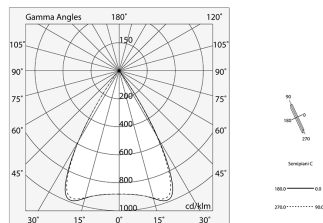

HERO C

108820.02

novalux
ITALIAN LIGHTING DESIGN SINCE 1948

Features

Use: Indoor
Type of installation: RECESSED INTO PLASTERBOARD
Emission: DIRECT
Optics: MICRO OPTICS
Colour: BLACK
Dimming: ON/OFF
Emergency: NO
L: 1428mm
A: 61mm
H: 68mm
Made in: ITALY
Warranty: 5 years
Weight: 4.2kg