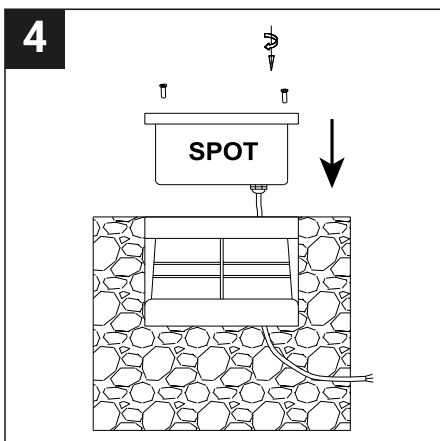

Ref : 677900-677910-677920-677923-677924-677927-677928-677931-677932-677935-677936

<https://www.miidex.com/283-connecteurs-etanches-et-boites-de-derivation>