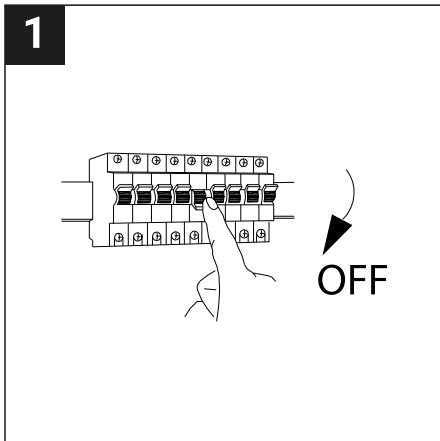

Ref : 677900-677910-677920-677923-677924-677927-677928-677931-677932-677935-677936

<https://www.miidex.com/283-connecteurs-etanches-et-boites-de-derivation>