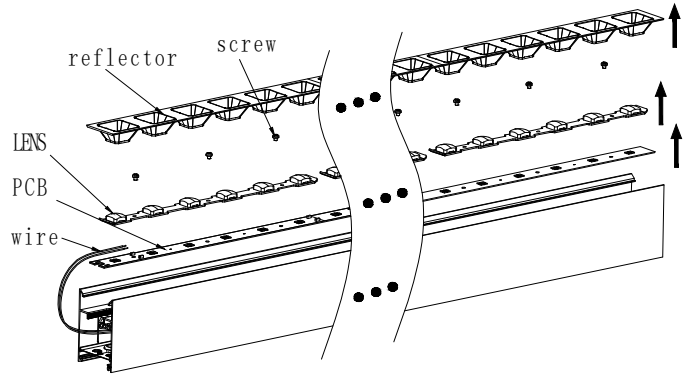

⚠ Terminal block not included, installation and maintenance must be performed by qualified person
 Please make sure to turn the power off before installation
 Please make sure the lamp is working with the correct input voltage
 The minimum distance from lighted objects to luminaires shall be kept at least 0.3m

En suspension / Suspension

Attention : toujours mettre en place le filin de sécurité et la vis

En applique / Surface mounted

Cablage / Wiring

Mise en ligne / In line installation

ERP / EPREL

PL06272004 / PL06272003

BL06272003 / BL06272005

08-2023

Comment démonter / How to disassemble?

Utiliser un tourne vis afin de démonter le dos du produit
Use a screw driver to disassemble the back of the panel

Comment monter / How to assemble?