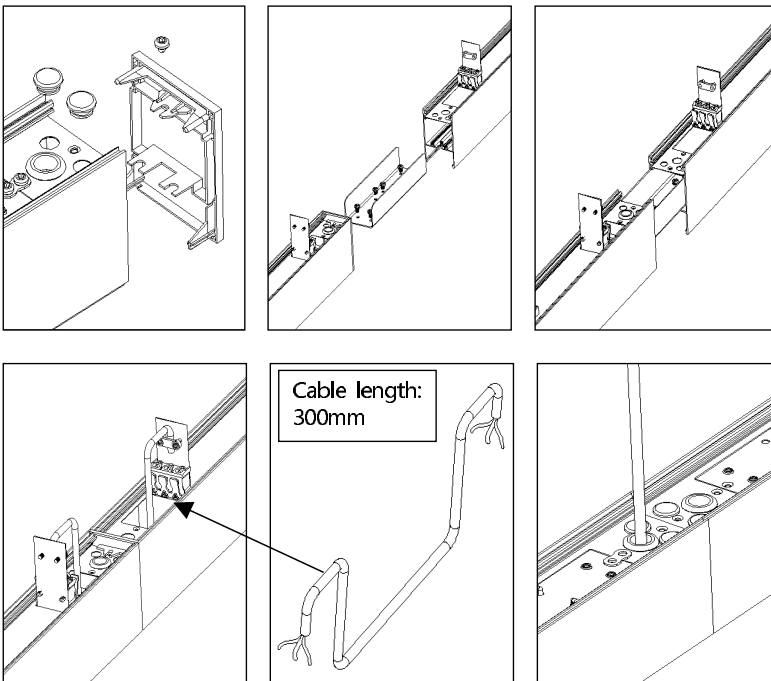

⚠ Terminal block not included, installation and maintenance must be performed by qualified person
 Please make sure to turn the power off before installation
 Please make sure the lamp is working with the correct input voltage
 The minimum distance from lighted objects to luminaires shall be kept at least 0.3m

En suspension / Suspension

Attention : toujours mettre en place le filin de sécurité et la vis

En applique / Surface mounted

Cablage / Wiring

Mise en ligne / In line installation

ERP / EPREL

PL06272004 / PL06272003