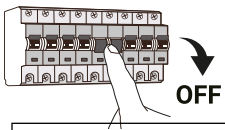

⚠ Terminal block not included, installation and maintenance must be performed by qualified person
 Please make sure to turn the power off before installation
 Please make sure the lamp is working with the correct input voltage
 The minimum distance from lighted objects to luminaires shall be kept at least 0.3m

En suspension / Suspension

Attention : toujours mettre en place le filin de sécurité et la vis

En applique / Surface mounted

Cablage / Wiring

Mise en ligne / In line installation

ERP / EPREL

PL06272004 / PL06272003