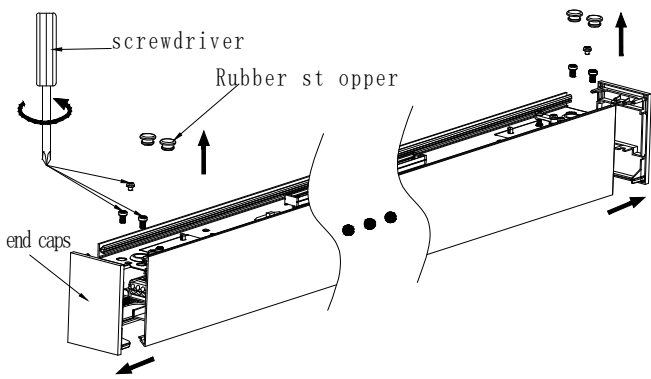

Comment démonter / How to disassemble?

Utiliser un tourne vis afin de démonter le dos du produit
Use a screw driver to disassemble the back of the panel