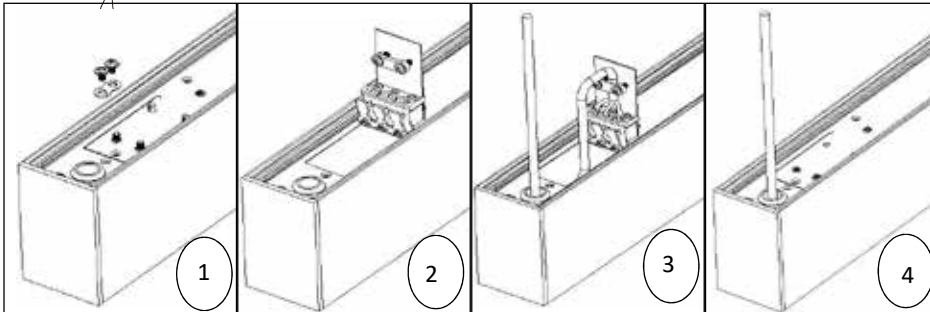

⚠ Terminal block not included, installation and maintenance must be performed by qualified person
 Please make sure to turn the power off before installation
 Please make sure the lamp is working with the correct input voltage
 The minimum distance from lighted objects to luminaires shall be kept at least 0.3m

En suspension / Suspension

Attention : toujours mettre en place le filin de sécurité et la vis

En applique / Surface mounted

Cablage / Wiring

Mise en ligne / In line installation

ERP / EPREL

PL06272004 / PL06272003