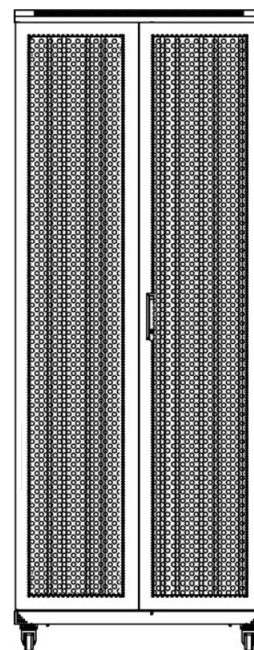

### Images du produit

Four-way brush entry roof panel

Quick-slam latch side panels

Swing handle wave vented front door

Wardrobe vented rear doors

Large base entry

U height profile markings

Référence du produit: 542-4266-WDBN-BK

Dessins de produits

Front

Side

Rear

Roof

Base

Base Cut Out Dimensions

- 380 mm Wide
- by
- 276 mm Deep (600 mm deep rack)
- 476 mm Deep (800 mm deep rack)
- 676 mm Deep (1000 mm deep rack)