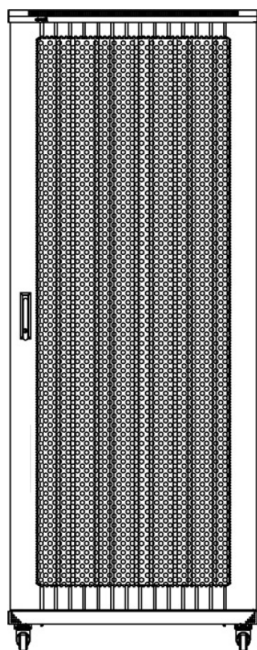

### Images du produit

Four-way brush entry roof panel

Quick-slam latch side panels

Swing handle wave vented front door

Wardrobe vented rear doors

Large base entry

U height profile markings

Référence du produit: 542-4266-WDBN-BK

Dessins de produits

Front

Side

Rear

Roof

Base

Base Cut Out Dimensions

- 380 mm Wide
- by
- 276 mm Deep (600 mm deep rack)
- 476 mm Deep (800 mm deep rack)
- 676 mm Deep (1000 mm deep rack)